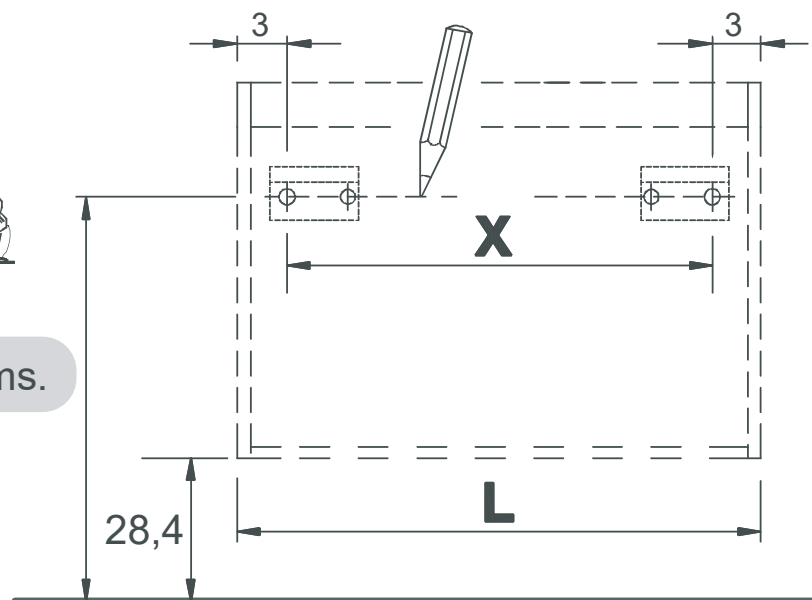

Nara

AMIZUVA

60

80

cms.

x2

x4

x4

BO-719

x2

x8

01.

cms.

L:59,5cms. → X=53,5cms.

L:79,5cms. → X=73,5cms.

74cms.