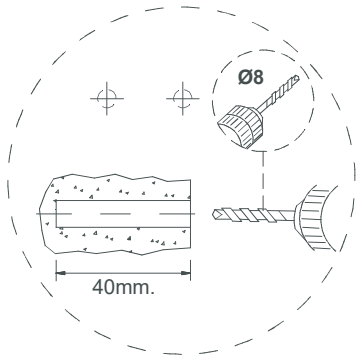

02.

02.1

02.2

x2

x4

x4

BO-719

03.

03.1

03.2