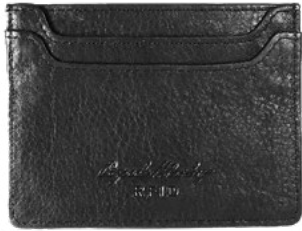

ID card stack

1227 RFID ID Card Stack

SMALL 4 × 3 × 0.125 in.

Black Brandy Espresso
Garnet Mulberry Storm Teal