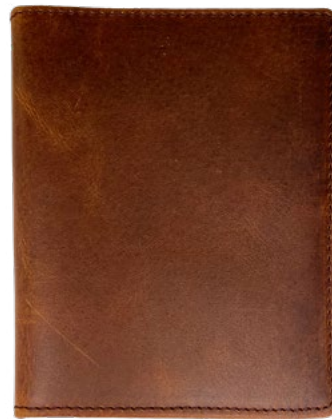

money clip wallet

1317 Money Clip Wallet
SMALL 4.25 × 3.1 × 0.25 in.
Distressed