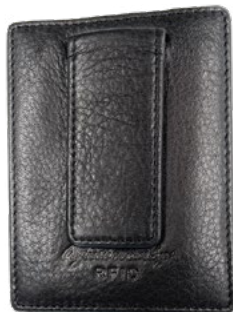

magnetic money clip wallet

1208	Magnet $ Clip Wallet
SMALL	3 × 4.125 × 0.25 in.
Black	Brandy Espresso