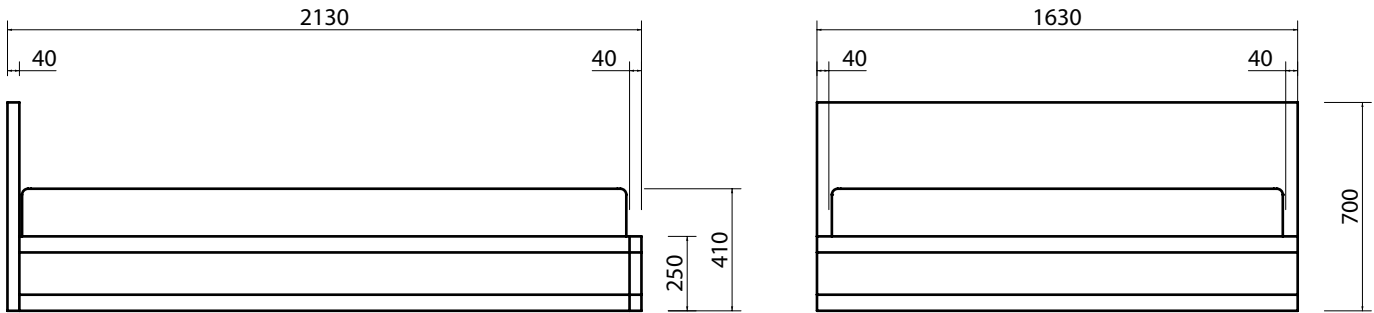

QUEEN - W 1630 x L 2130 x H 700 mm / 190mm Slat Height

KING - W 1930 x L 2130 x H 700 mm / 190mm Slat Height

Paddington Gallery

Shop 3 / 188 Oxford Street, Paddington, 2021, NSW, Australia

Contact telephone no: 1300 430 818

Email: info@totemroad.com

www.totemroad.com

Instagram: [@totemroad](https://www.instagram.com/totemroad)

TOTEM ROAD

ZARA BED - dimensions

QUEEN

KING