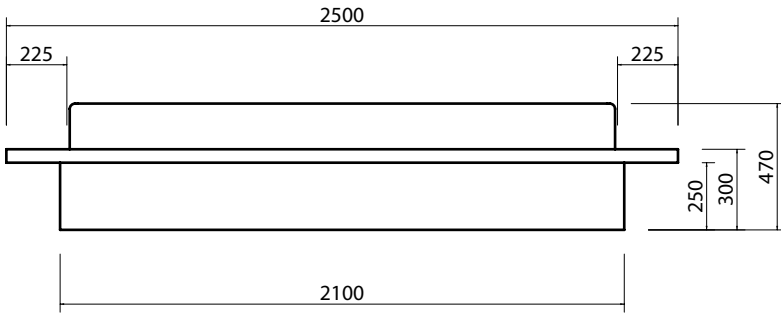

TOTEM ROAD

YORK BED - dimensions

QUEEN