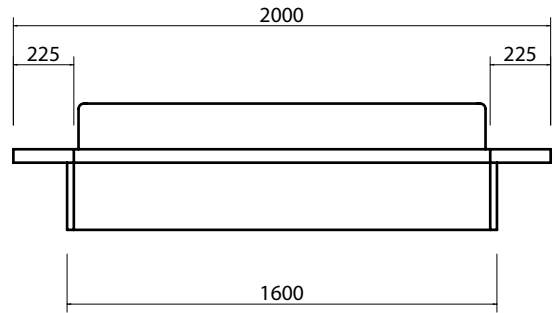

TOTEM ROAD

YORK BED - dimensions

QUEEN