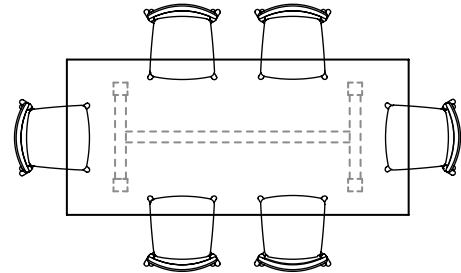

TOTEM ROAD

WYNTER DINING TABLE - available sizes

Paddington Gallery

Shop 3 / 188 Oxford Street, Paddington, 2021, NSW, Australia

On-site parking available please enquire.

Contact telephone no: 1300 430 818

Email: info@totemroad.com