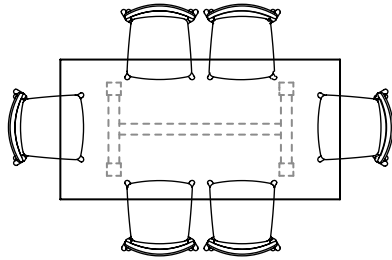

TOTEM ROAD

WYNTER DINING TABLE - available sizes

Paddington Gallery

Shop 3 / 188 Oxford Street, Paddington, 2021, NSW, Australia

On-site parking available please enquire.

Contact telephone no: 1300 430 818

Email: info@totemroad.com