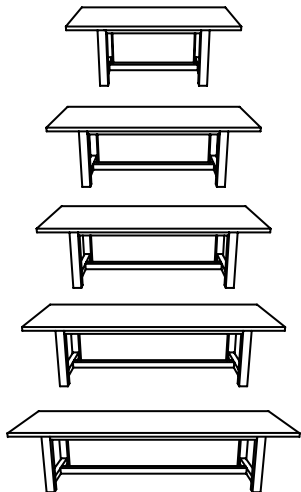

TOTEM ROAD

WYNTER DINING TABLE

Our Wynter Dining table is easy to lean on, with its familiar heritage design inviting you to come together, relax and enjoy for lifetimes to come. An anchor to any dining room or kitchen, the Wynter is handcrafted using sustainable oak, its classic form given a timeless update.

1800 L x 900 W x 730 H mm

2200 L x 1000 W x 730 H mm

2400 L x 1100 W x 730 H mm

2700 L x 1100 W x 730 H mm

3000 L x 1100 W x 730 H mm

Paddington Gallery
Shop 3 / 188 Oxford Street, Paddington, 2021, NSW, Australia
On-site parking available please enquire.
Contact telephone no: 1300 430 818
Email: info@totemroad.com