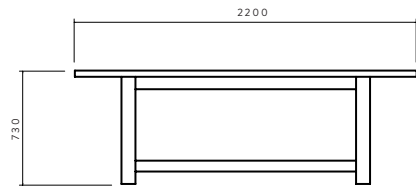

TOTEM ROAD

WYNTER DINING TABLE - available sizes

Paddington Gallery

Shop 3 / 188 Oxford Street, Paddington, 2021, NSW, Australia

On-site parking available please enquire.

Contact telephone no: 1300 430 818

Email: info@totemroad.com