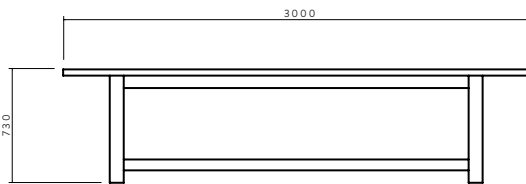

TOTEM ROAD

WYNTER DINING TABLE - available sizes

Paddington Gallery

Shop 3 / 188 Oxford Street, Paddington, 2021, NSW, Australia

On-site parking available please enquire.

Contact telephone no: 1300 430 818

Email: info@totemroad.com