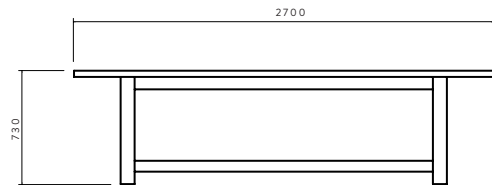

TOTEM ROAD

WYNTER DINING TABLE - available sizes

Paddington Gallery

Shop 3 / 188 Oxford Street, Paddington, 2021, NSW, Australia

On-site parking available please enquire.

Contact telephone no: 1300 430 818

Email: info@totemroad.com