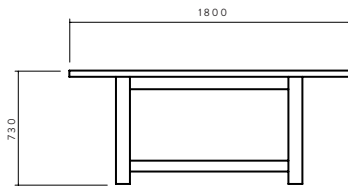

TOTEM ROAD

WYNTER DINING TABLE - available sizes

Paddington Gallery

Shop 3 / 188 Oxford Street, Paddington, 2021, NSW, Australia

On-site parking available please enquire.

Contact telephone no: 1300 430 818

Email: info@totemroad.com