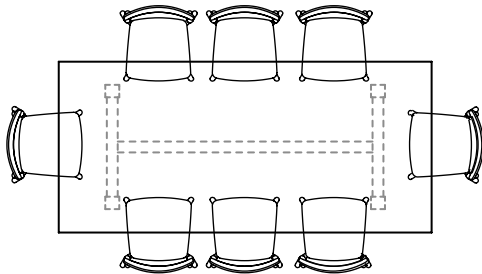

TOTEM ROAD

WYNTER DINING TABLE - available sizes

Paddington Gallery

Shop 3 / 188 Oxford Street, Paddington, 2021, NSW, Australia

On-site parking available please enquire.

Contact telephone no: 1300 430 818

Email: info@totemroad.com