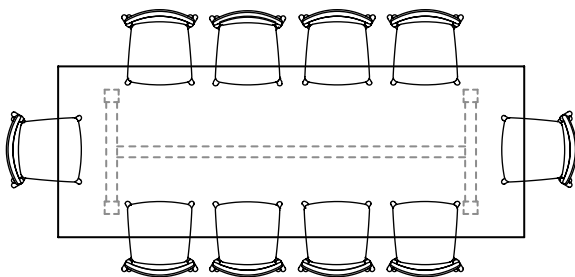

TOTEM ROAD

WYNTER DINING TABLE - available sizes

Paddington Gallery

Shop 3 / 188 Oxford Street, Paddington, 2021, NSW, Australia

On-site parking available please enquire.

Contact telephone no: 1300 430 818

Email: info@totemroad.com