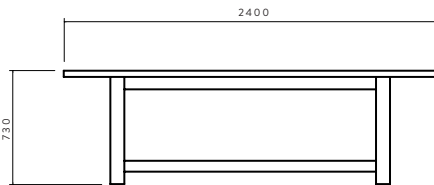

TOTEM ROAD

WYNTER DINING TABLE - available sizes

Paddington Gallery

Shop 3 / 188 Oxford Street, Paddington, 2021, NSW, Australia

On-site parking available please enquire.

Contact telephone no: 1300 430 818

Email: info@totemroad.com