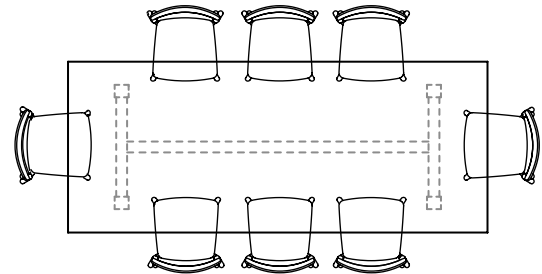

TOTEM ROAD

WYNTER DINING TABLE - available sizes

Paddington Gallery

Shop 3 / 188 Oxford Street, Paddington, 2021, NSW, Australia

On-site parking available please enquire.

Contact telephone no: 1300 430 818

Email: info@totemroad.com