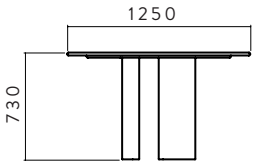

TOTEM ROAD

OSTARA DINING TABLE - available sizes and finishes

TRAVERTINE
SIGNATURE OAK