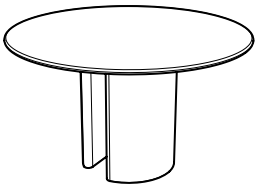

TOTEM ROAD

OSTARA DINING TABLE

The Ostara Dining Table combines thoughtful materials, organic shapes and a neutral palette for a statement dining table. With the option of an elegant Carrara Marble or Travertine top set on a solid oak base, this striking design balances softness and structure for an entirely unique and refined finish.

4-6 seater - 1250 diameter x 730 H mm

6-8 seater - 1500 diameter x 730 H mm

Paddington Gallery
Shop 3 / 188 Oxford Street, Paddington, 2021, NSW, Australia
On-site parking available please enquire.
Contact telephone no: 1300 430 818
Email: info@totemroad.com