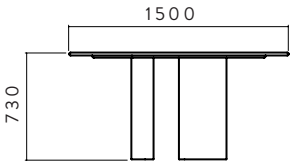

TOTEM ROAD

OSTARA DINING TABLE - available sizes and finishes

TRAVERTINE
SIGNATURE OAK