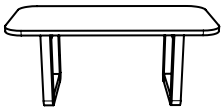

1800 L x 900 W x 730 H mm