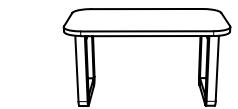

## NOVA RECTANGLE DINING TABLE

Gently curved edges lend a sense of warming community to the Nova Rectangle Dining Table. Hand crafted from sustainably sourced oak, the Nova has a generous table top, with solid strong legs and is a welcoming base to meet and share.

## NOVA RECTANGLE DINING TABLE - available sizes