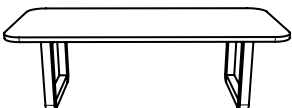

2400 L x 1100 W x 730 H mm