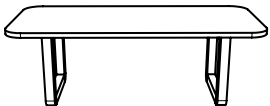

2200 L x 1000 W x 730 H mm