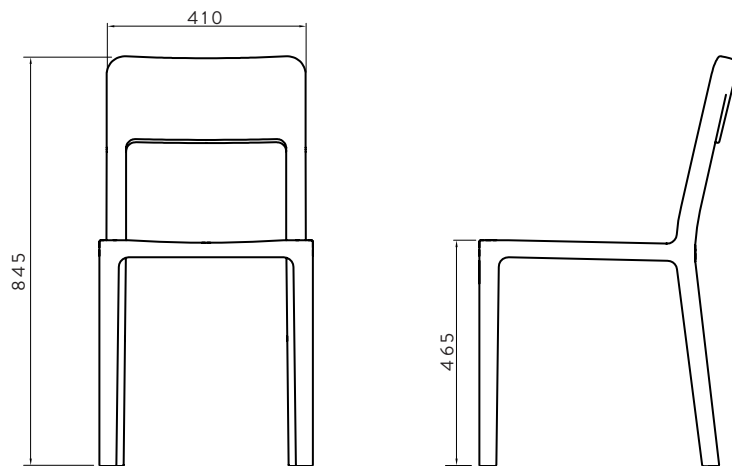

TOTEM ROAD

No. 1 DINING CHAIR

The No.1 Dining Chair is a minimalist design statement. Handcrafted from solid oak, the chair intentionally speaks its own form and functional design language with exceptional craftsmanship that adds to its timeless quality. Designed to support the natural contours of the body, with durability front of mind, the No.1 Dining Chair exudes a relaxed minimalism that transcends trends or seasons.