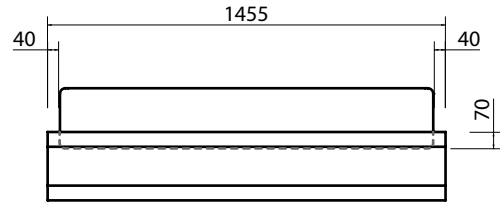

TOTEM ROAD

MUSE BED - dimensions

DOUBLE