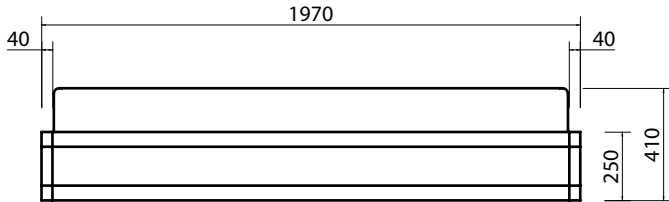

TOTEM ROAD

MUSE BED - dimensions

DOUBLE