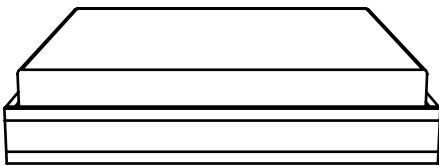

## MUSE BED

Minimal in style for maximum versatility, the Muse bed by Totem Road features a simple box frame, gently cocooning the mattress just as it will cocoon you. Handcrafted from sustainable oak, the Muse has a relaxed simplicity that will last beyond a single lifetime.

DOUBLE - W 1470 x L 1970 x H 250 mm / 190mm Slat Height

QUEEN - W 1630 x L 2130 x H 250 mm / 190mm Slat Height

KING - W 1930 x L 2130 x H 250 mm / 190mm Slat Height

Paddington Gallery  
Shop 3 / 188 Oxford Street, Paddington, 2021, NSW, Australia  
Contact telephone no: 1300 430 818  
Email: [info@totemroad.com](mailto:info@totemroad.com)  
[www.totemroad.com](http://www.totemroad.com)  
Instagram: [@totemroad](https://www.instagram.com/totemroad)