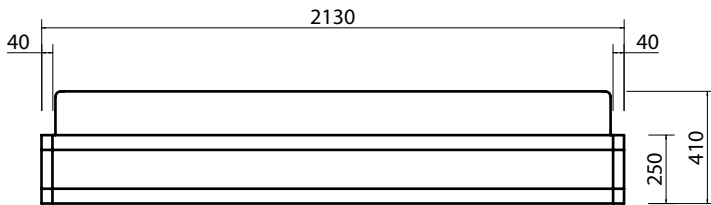

TOTEM ROAD

MUSE BED - dimensions

DOUBLE

QUEEN

KING