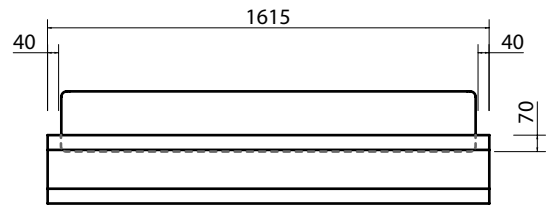

TOTEM ROAD

MUSE BED - dimensions

DOUBLE

QUEEN

KING