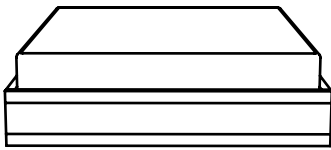

## MUSE BED

Minimal in style for maximum versatility, the Muse bed by Totem Road features a simple box frame, gently cocooning the mattress just as it will cocoon you. Handcrafted from sustainable oak, the Muse has a relaxed simplicity that will last beyond a single lifetime.

DOUBLE - W 1470 x L 1970 x H 250 mm / 190mm Slat Height

QUEEN - W 1630 x L 2130 x H 250 mm / 190mm Slat Height

KING - W 1930 x L 2130 x H 250 mm / 190mm Slat Height

Paddington Gallery  
Shop 3 / 188 Oxford Street, Paddington, 2021, NSW, Australia  
Contact telephone no: 1300 430 818  
Email: [info@totemroad.com](mailto:info@totemroad.com)  
[www.totemroad.com](http://www.totemroad.com)  
Instagram: [@totemroad](https://www.instagram.com/totemroad)