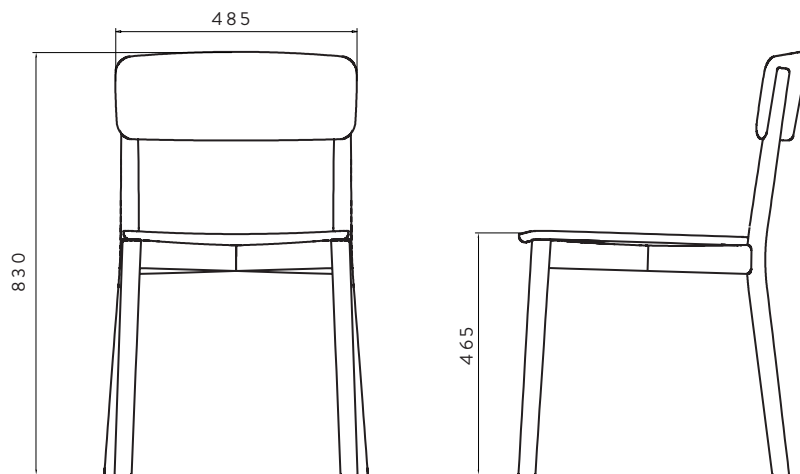

TOTEM ROAD

MIRA DINING CHAIR

The Mira Dining Chair is a premium, armless design that offers a delicate and refined aesthetic. Utilising the natural qualities of American Oak for a warm and elevated finish, this chair is made from solid timber with the option of an upholstered seat.