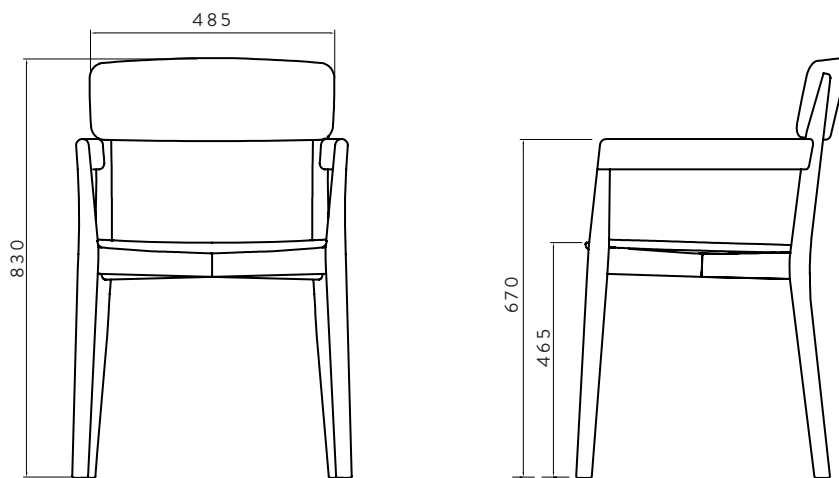

TOTEM ROAD

MIRA CARVER DINING CHAIR

Crafted with meticulous attention to detail, the Mira Carver Dining Chair utilises the natural qualities of American Oak for a warm and elevated finish. Made from solid timber with the option of an upholstered seat, the Mira Carver's curved proportions are effortlessly balanced by the lightness of the design.