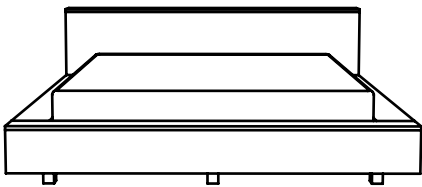

## LUNA BED

The Luna bed by Totem Road balances luxury, function and simplicity, inviting your best sleep yet. The spacious platform design features a standout solid headboard whilst a floating appearance gives the Luna a lightness in feel. Created by hand using sustainable oak, the Luna is sure to make a statement, without costing the earth.

QUEEN - W 1910 x L 2390 x H 700 mm / 190mm Slat Height

KING - W 2210 x L 2390 x H 700 mm / 190mm Slat Height

Paddington Gallery  
Shop 3 / 188 Oxford Street, Paddington, 2021, NSW, Australia  
Contact telephone no: 1300 430 818  
Email: [info@totemroad.com](mailto:info@totemroad.com)  
[www.totemroad.com](http://www.totemroad.com)  
Instagram: [@totemroad](https://www.instagram.com/totemroad)