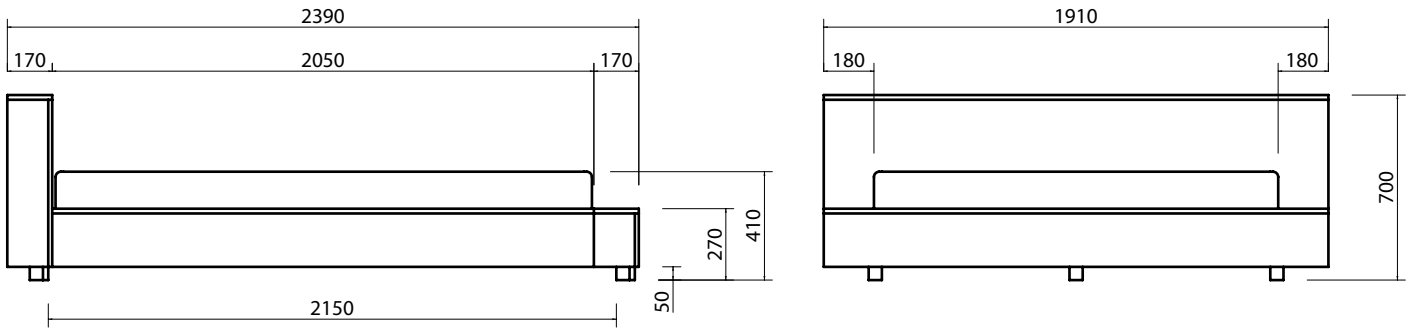

TOTEM ROAD

LUNA BED - dimensions

QUEEN