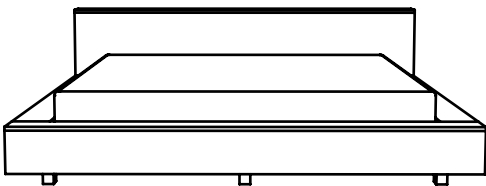

## LUNA BED

The Luna bed by Totem Road balances luxury, function and simplicity, inviting your best sleep yet. The spacious platform design features a standout solid headboard whilst a floating appearance gives the Luna a lightness in feel. Created by hand using sustainable oak, the Luna is sure to make a statement, without costing the earth.

QUEEN - W 1910 x L 2390 x H 700 mm / 190mm Slat Height

KING - W 2210 x L 2390 x H 700 mm / 190mm Slat Height

Paddington Gallery  
Shop 3 / 188 Oxford Street, Paddington, 2021, NSW, Australia  
Contact telephone no: 1300 430 818  
Email: [info@totemroad.com](mailto:info@totemroad.com)  
[www.totemroad.com](http://www.totemroad.com)  
Instagram: [@totemroad](https://www.instagram.com/totemroad)