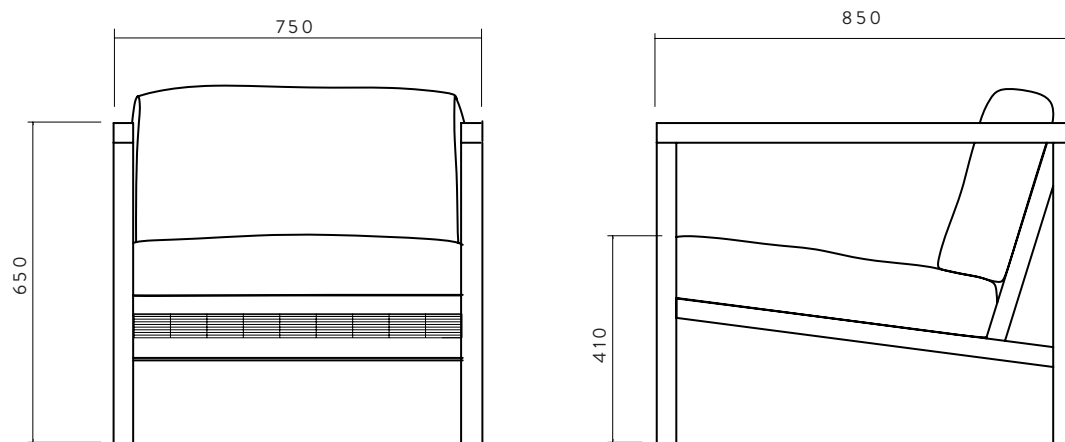

TOTEM ROAD

LEIF OCCASIONAL CHAIR

The Leif Occasional Chair is a relaxed and elevated armchair paired with premium upholstery and removable covers. It exemplifies Totem Road's signature aesthetic with a strong, solid oak frame and plush cushioning making for a comfortable and modern take on a timeless design.