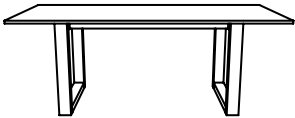

TOTEM ROAD

KARA RECTANGLE DINING TABLE

Akin to the casually fabulous dinner guest, the Kara Rectangular Dining table combines luxurious materials with understated form. The Kara will become a much loved family member with functional proportions balanced by Carrara Marble and sustainable oak.