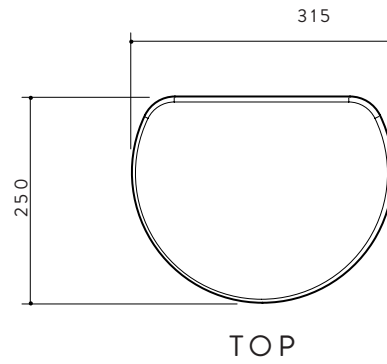

TOTEM ROAD

JUNO SIDE TABLE - available sizes and finishes

TRAVERTINE
SIGNATURE OAK