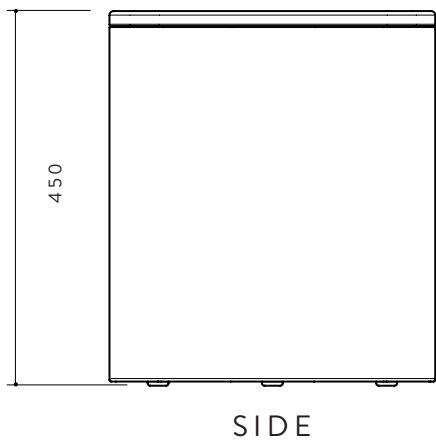

TOTEM ROAD

JUNO SIDE TABLE - available sizes and finishes

TRAVERTINE
SIGNATURE OAK