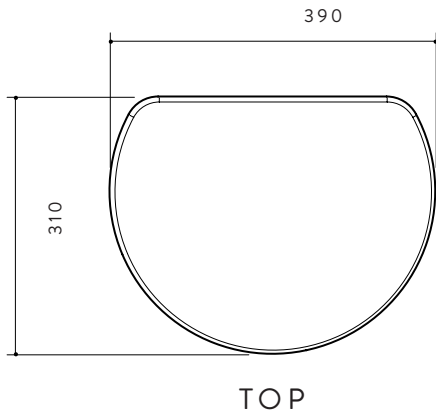

TOTEM ROAD

JUNO SIDE TABLE - available sizes and finishes

TRAVERTINE
SIGNATURE OAK