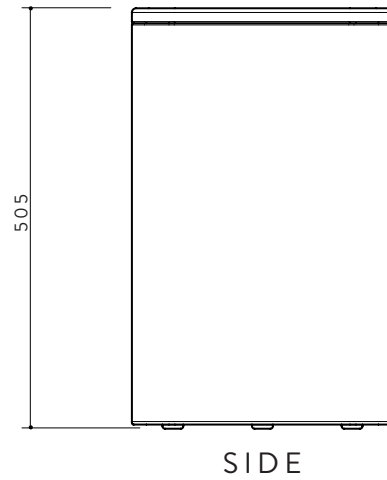

TOTEM ROAD

JUNO SIDE TABLE - available sizes and finishes

TRAVERTINE
SIGNATURE OAK