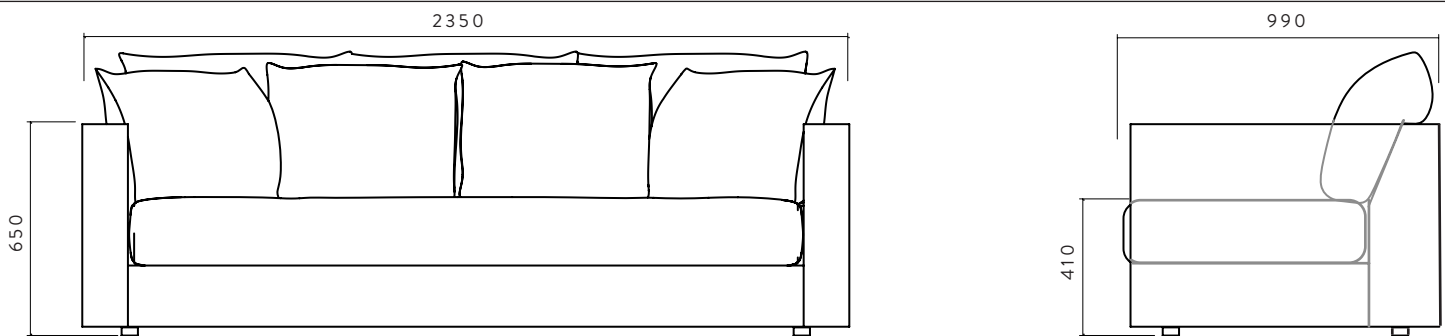

TOTEM ROAD

HEIRLOOM SOFA

A modern yet timeless sofa combining great craftsmanship, a minimal aesthetic and maximum comfort, the Heirloom is intended to be enjoyed for generations. Crafted with an unwavering commitment to the standards of Totem Road, the Heirloom Sofa is the epitome of simple form and does not indulge in passing trends or seasons. The versatility of the design allows the Heirloom to match any discerning interior style, integrating in both classic or contemporary spaces. Removable and washable linen covers have a relaxed and inviting quality while the feather topper and cushions offer a premium level of comfort. The clean lines and solid frame elevate the design aesthetically while ensuring a long-lasting and high quality construction.