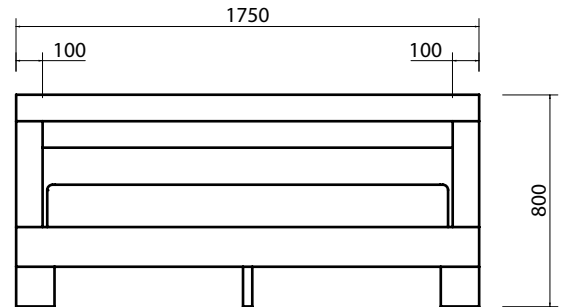

TOTEM ROAD

FJORD BED

Like that friend you can always rely on, the Totem Road Fjord bed offers a strong sense of stability. Featuring a minimal but robust cut out headboard and frame, the Fjord is handcrafted from 100% sustainable oak. The textural finish makes every piece as unique as you are.

QUEEN - W 1750 x L 2250 x H 800 mm / 240 mm Slat Height

KING - W 2035 x L 2250 x H 800 mm / 240 mm Slat Height

Paddington Gallery
Shop 3 / 188 Oxford Street, Paddington, 2021, NSW, Australia
Contact telephone no: 1300 430 818
Email: info@totemroad.com
www.totemroad.com
Instagram: [@totemroad](https://www.instagram.com/totemroad)

TOTEM ROAD

FJORD BED - dimensions

QUEEN

KING