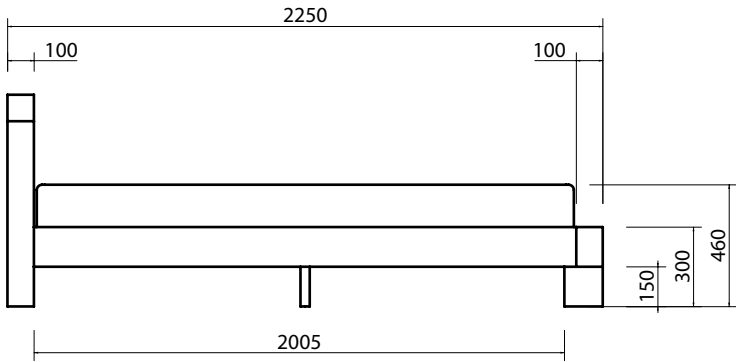

TOTEM ROAD

FJORD BED

Like that friend you can always rely on, the Totem Road Fjord bed offers a strong sense of stability. Featuring a minimal but robust cut out headboard and frame, the Fjord is handcrafted from 100% sustainable oak. The textural finish makes every piece as unique as you are.

QUEEN - W 1750 x L 2250 x H 800 mm / 240 mm Slat Height

KING - W 2035 x L 2250 x H 800 mm / 240 mm Slat Height

Paddington Gallery
Shop 3 / 188 Oxford Street, Paddington, 2021, NSW, Australia
Contact telephone no: 1300 430 818
Email: info@totemroad.com
www.totemroad.com
Instagram: [@totemroad](https://www.instagram.com/totemroad)

TOTEM ROAD

FJORD BED - dimensions

QUEEN

KING