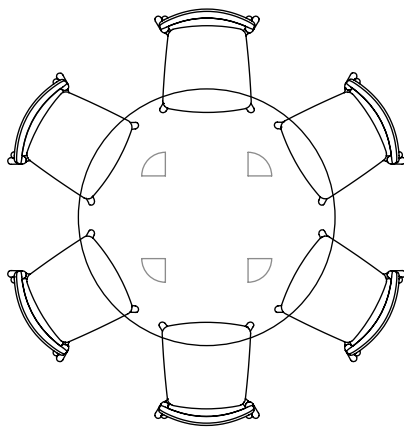

6-8 seater

Paddington Gallery
Shop 3 / 188 Oxford Street, Paddington, 2021, NSW, Australia
On-site parking available please enquire.
Contact telephone no: 1300 430 818
Email: info@totemroad.com