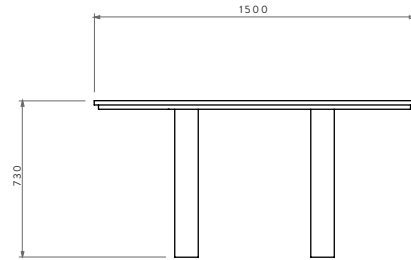

4-6 seater - 1200 diameter x 730 H mm

6-8 seater - 1500 diameter x 730 H mm

Paddington Gallery
Shop 3 / 188 Oxford Street, Paddington, 2021, NSW, Australia
On-site parking available please enquire.
Contact telephone no: 1300 430 818
Email: info@totemroad.com

TOTEM ROAD

CORAL ROUND DINING TABLE - available sizes

4-6 seater

6-8 seater

Paddington Gallery
Shop 3 / 188 Oxford Street, Paddington, 2021, NSW, Australia
On-site parking available please enquire.
Contact telephone no: 1300 430 818
Email: info@totemroad.com