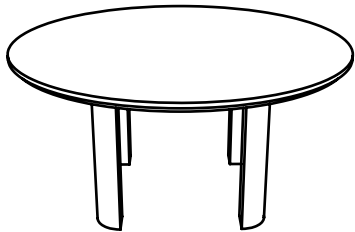

TOTEM ROAD

CORAL ROUND DINING TABLE

Concepted for connection and conversation, the Coral Round Dining Table is ideal for gatherings, inviting cosiness and intimacy. The 1200mm seats 4-6 while the 1500mm seats 6-8.

4-6 seater - 1200 diameter x 730 H mm

6-8 seater - 1500 diameter x 730 H mm

Paddington Gallery
Shop 3 / 188 Oxford Street, Paddington, 2021, NSW, Australia
On-site parking available please enquire.
Contact telephone no: 1300 430 818
Email: info@totemroad.com

TOTEM ROAD

CORAL ROUND DINING TABLE - available sizes

4-6 seater

6-8 seater

Paddington Gallery
Shop 3 / 188 Oxford Street, Paddington, 2021, NSW, Australia
On-site parking available please enquire.
Contact telephone no: 1300 430 818
Email: info@totemroad.com