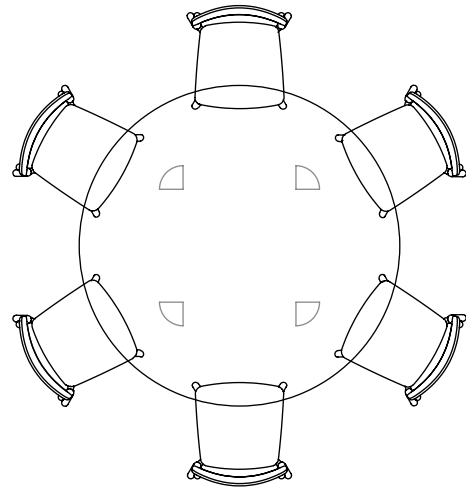

TOTEM ROAD

CORAL ROUND DINING TABLE

Concepted for connection and conversation, the Coral Round Dining Table is ideal for gatherings, inviting cosiness and intimacy. The 1200mm seats 4-6 while the 1500mm seats 6-8.

4-6 seater - 1200 diameter x 730 H mm

6-8 seater - 1500 diameter x 730 H mm

Paddington Gallery
Shop 3 / 188 Oxford Street, Paddington, 2021, NSW, Australia
On-site parking available please enquire.
Contact telephone no: 1300 430 818
Email: info@totemroad.com

TOTEM ROAD

CORAL ROUND DINING TABLE - available sizes

4-6 seater

6-8 seater

Paddington Gallery
Shop 3 / 188 Oxford Street, Paddington, 2021, NSW, Australia
On-site parking available please enquire.
Contact telephone no: 1300 430 818
Email: info@totemroad.com