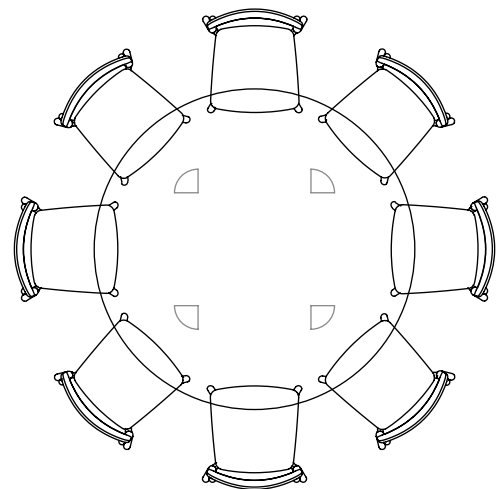

TOTEM ROAD

CORAL ROUND DINING TABLE

Concepted for connection and conversation, the Coral Round Dining Table is ideal for gatherings, inviting cosiness and intimacy. The 1200mm seats 4-6 while the 1500mm seats 6-8.

TOTEM ROAD

CORAL ROUND DINING TABLE - available sizes

4-6 seater

6-8 seater

Paddington Gallery
Shop 3 / 188 Oxford Street, Paddington, 2021, NSW, Australia
On-site parking available please enquire.
Contact telephone no: 1300 430 818
Email: info@totemroad.com