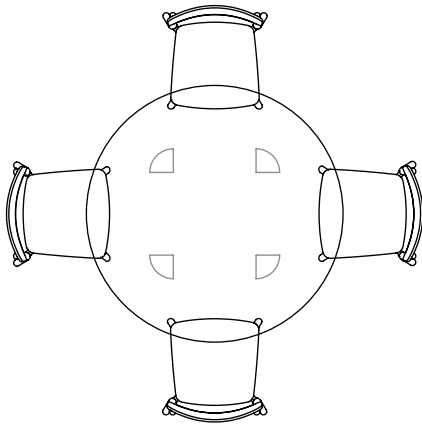

TOTEM ROAD

CORAL ROUND DINING TABLE

Concepted for connection and conversation, the Coral Round Dining Table is ideal for gatherings, inviting cosiness and intimacy. The 1200mm seats 4-6 while the 1500mm seats 6-8.

4-6 seater - 1200 diameter x 730 H mm

6-8 seater - 1500 diameter x 730 H mm

Paddington Gallery
Shop 3 / 188 Oxford Street, Paddington, 2021, NSW, Australia
On-site parking available please enquire.
Contact telephone no: 1300 430 818
Email: info@totemroad.com

TOTEM ROAD

CORAL ROUND DINING TABLE - available sizes

4-6 seater

6-8 seater

Paddington Gallery
Shop 3 / 188 Oxford Street, Paddington, 2021, NSW, Australia
On-site parking available please enquire.
Contact telephone no: 1300 430 818
Email: info@totemroad.com