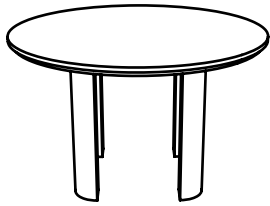

TOTEM ROAD

CORAL ROUND DINING TABLE

Concepted for connection and conversation, the Coral Round Dining Table is ideal for gatherings, inviting cosiness and intimacy. The 1200mm seats 4-6 while the 1500mm seats 6-8.

4-6 seater - 1200 diameter x 730 H mm

6-8 seater - 1500 diameter x 730 H mm

Paddington Gallery
Shop 3 / 188 Oxford Street, Paddington, 2021, NSW, Australia
On-site parking available please enquire.
Contact telephone no: 1300 430 818
Email: info@totemroad.com

TOTEM ROAD

CORAL ROUND DINING TABLE - available sizes

4-6 seater

6-8 seater

Paddington Gallery
Shop 3 / 188 Oxford Street, Paddington, 2021, NSW, Australia
On-site parking available please enquire.
Contact telephone no: 1300 430 818
Email: info@totemroad.com