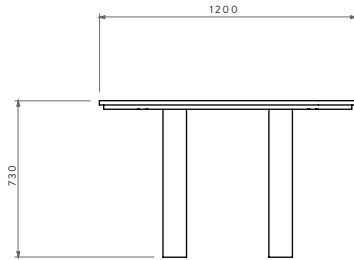

4-6 seater - 1200 diameter x 730 H mm

6-8 seater - 1500 diameter x 730 H mm

Paddington Gallery
Shop 3 / 188 Oxford Street, Paddington, 2021, NSW, Australia
On-site parking available please enquire.
Contact telephone no: 1300 430 818
Email: info@totemroad.com

TOTEM ROAD

CORAL ROUND DINING TABLE - available sizes

4-6 seater

6-8 seater

Paddington Gallery
Shop 3 / 188 Oxford Street, Paddington, 2021, NSW, Australia
On-site parking available please enquire.
Contact telephone no: 1300 430 818
Email: info@totemroad.com