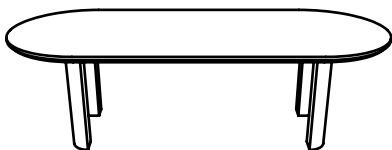

TOTEM ROAD

CORAL OVAL DINING TABLE

The Coral Oval Dining Table is imagined to bring people together through its clever and considered design. Featuring generous curves, soft curved legs and a sophisticated edge detail that encourages a relaxed, intimate and flexible experience, for more casual gatherings.

4-6 seater - L 1800 x W 900 x H 730 mm

6-8 seater - L 2200 x W 1000 x H 730 mm

6-10 seater - L 2400 x W 1100 x H 730 mm

Paddington Gallery
Shop 3 / 188 Oxford Street, Paddington, 2021, NSW, Australia
Contact telephone no: 1300 430 818

Email: info@totemroad.com
www.totemroad.com
Instagram: [@totemroad](https://www.instagram.com/totemroad)

TOTEM ROAD

CORAL OVAL DINING TABLE - dimensions

4-6 seater

6-8 seater

6-10 seater