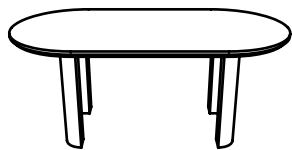

TOTEM ROAD

CORAL OVAL DINING TABLE

The Coral Oval Dining Table is imagined to bring people together through its clever and considered design. Featuring generous curves, soft curved legs and a sophisticated edge detail that encourages a relaxed, intimate and flexible experience, for more casual gatherings.

4-6 seater - L 1800 x W 900 x H 730 mm

6-8 seater - L 2200 x W 1000 x H 730 mm

6-10 seater - L 2400 x W 1100 x H 730 mm

Paddington Gallery
Shop 3 / 188 Oxford Street, Paddington, 2021, NSW, Australia
Contact telephone no: 1300 430 818

Email: info@totemroad.com
www.totemroad.com
Instagram: [@totemroad](https://www.instagram.com/totemroad)

TOTEM ROAD

CORAL OVAL DINING TABLE - dimensions

4-6 seater

6-8 seater

6-10 seater