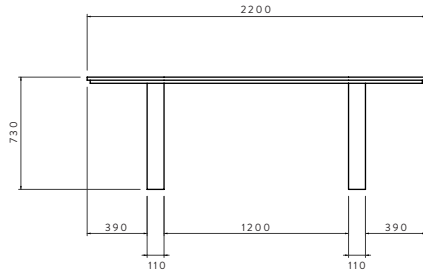

4-6 seater - L 1800 x W 900 x H 730 mm

6-8 seater - L 2200 x W 1000 x H 730 mm

6-10 seater - L 2400 x W 1100 x H 730 mm

Paddington Gallery
Shop 3 / 188 Oxford Street, Paddington, 2021, NSW, Australia
Contact telephone no: 1300 430 818

Email: info@totemroad.com
www.totemroad.com
Instagram: [@totemroad](https://www.instagram.com/totemroad)

TOTEM ROAD

CORAL OVAL DINING TABLE - dimensions

4-6 seater

6-8 seater

6-10 seater