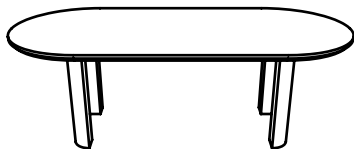

TOTEM ROAD

CORAL OVAL DINING TABLE

The Coral Oval Dining Table is imagined to bring people together through its clever and considered design. Featuring generous curves, soft curved legs and a sophisticated edge detail that encourages a relaxed, intimate and flexible experience, for more casual gatherings.

4-6 seater - L 1800 x W 900 x H 730 mm

6-8 seater - L 2200 x W 1000 x H 730 mm

6-10 seater - L 2400 x W 1100 x H 730 mm

Paddington Gallery
Shop 3 / 188 Oxford Street, Paddington, 2021, NSW, Australia
Contact telephone no: 1300 430 818

Email: info@totemroad.com
www.totemroad.com
Instagram: [@totemroad](https://www.instagram.com/totemroad)

TOTEM ROAD

CORAL OVAL DINING TABLE - dimensions

4-6 seater

6-8 seater

6-10 seater