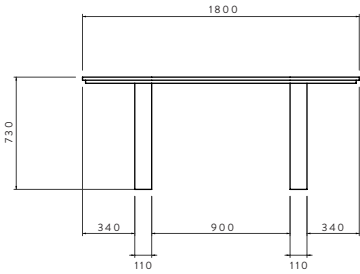

4-6 seater - L 1800 x W 900 x H 730 mm

6-8 seater - L 2200 x W 1000 x H 730 mm

6-10 seater - L 2400 x W 1100 x H 730 mm

Paddington Gallery
Shop 3 / 188 Oxford Street, Paddington, 2021, NSW, Australia
Contact telephone no: 1300 430 818

Email: info@totemroad.com
www.totemroad.com
Instagram: [@totemroad](https://www.instagram.com/totemroad)

TOTEM ROAD

CORAL OVAL DINING TABLE - dimensions

4-6 seater

6-8 seater

6-10 seater