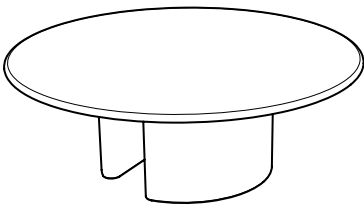

TOTEM ROAD

ARLO COFFEE TABLE

With a solid oak base set against an elegant Carrara Marble or Travertine top, this striking design fulfils both form and functionality for an original and thoughtful finish. Pair with the Juno Side Tables from the same series for a consistent and seamless style or let the coffee table tell its own story.