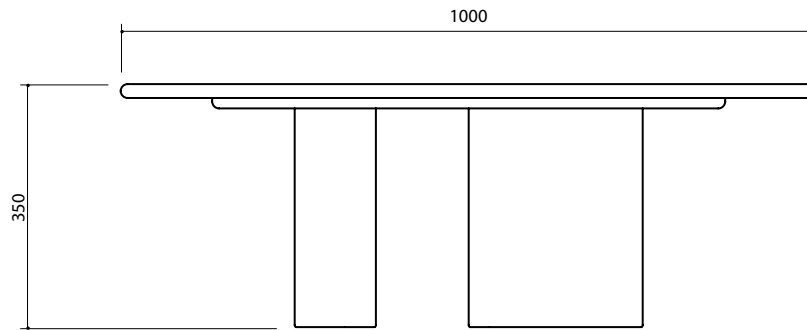

TOTEM ROAD

ARLO COFFEE TABLE - available sizes and finishes

TRAVERTINE
SIGNATURE OAK