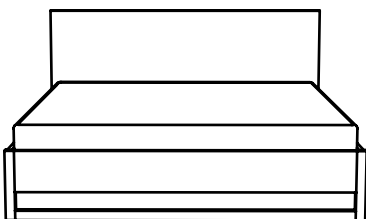

TOTEM ROAD

ARIA BED

Combining mid-century design with Scandinavian influences, the Totem Road Aria bed features a clean, minimal frame with a strong yet simple headboard. Handcrafted from sustainably sourced solid oak, the Aria's light touch on the planet matches its clean aesthetic and understated tone.

QUEEN - W 1610 x L 2147 x H 1000 mm / 280mm Slat Height

KING - W 1910 x L 2147 x H 1000 mm / 280mm Slat Height

Paddington Gallery
Shop 3 / 188 Oxford Street, Paddington, 2021, NSW, Australia
Contact telephone no: 1300 430 818
Email: info@totemroad.com
www.totemroad.com
Instagram: [@totemroad](https://www.instagram.com/totemroad)

TOTEM ROAD

ARIA BED - dimensions

QUEEN

KING