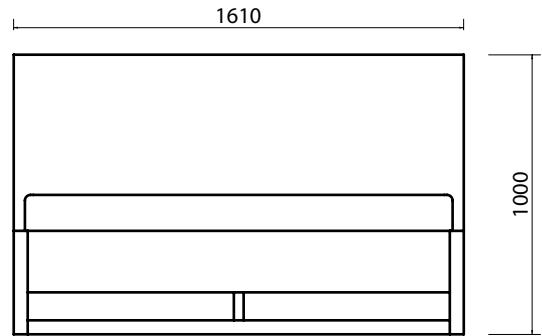

QUEEN - W 1610 x L 2147 x H 1000 mm / 280mm Slat Height

KING - W 1910 x L 2147 x H 1000 mm / 280mm Slat Height

Paddington Gallery
Shop 3 / 188 Oxford Street, Paddington, 2021, NSW, Australia
Contact telephone no: 1300 430 818
Email: info@totemroad.com
www.totemroad.com
Instagram: [@totemroad](https://www.instagram.com/totemroad)

TOTEM ROAD

ARIA BED - dimensions

QUEEN

KING