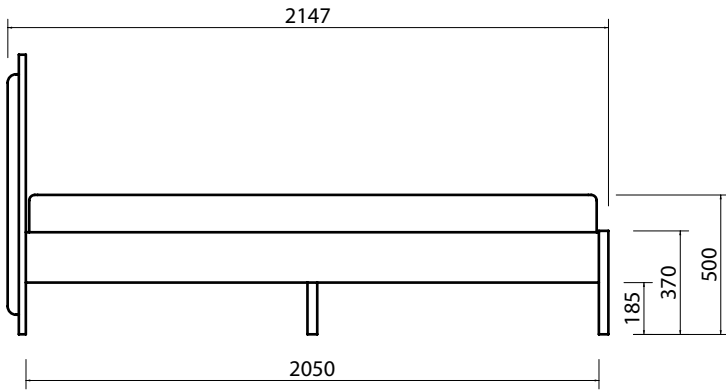

TOTEM ROAD

ARIA BED

Combining mid-century design with Scandinavian influences, the Totem Road Aria bed features a clean, minimal frame with a strong yet simple headboard. Handcrafted from sustainably sourced solid oak, the Aria's light touch on the planet matches its clean aesthetic and understated tone.

QUEEN - W 1610 x L 2147 x H 1000 mm / 280mm Slat Height

KING - W 1910 x L 2147 x H 1000 mm / 280mm Slat Height

Paddington Gallery
Shop 3 / 188 Oxford Street, Paddington, 2021, NSW, Australia
Contact telephone no: 1300 430 818
Email: info@totemroad.com
www.totemroad.com
Instagram: [@totemroad](https://www.instagram.com/totemroad)

TOTEM ROAD

ARIA BED - dimensions

QUEEN

KING