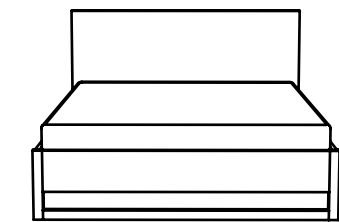

TOTEM ROAD

ARIA BED

Combining mid-century design with Scandinavian influences, the Totem Road Aria bed features a clean, minimal frame with a strong yet simple headboard. Handcrafted from sustainably sourced solid oak, the Aria's light touch on the planet matches its clean aesthetic and understated tone.

QUEEN - W 1610 x L 2147 x H 1000 mm / 280mm Slat Height

KING - W 1910 x L 2147 x H 1000 mm / 280mm Slat Height

Paddington Gallery
Shop 3 / 188 Oxford Street, Paddington, 2021, NSW, Australia
Contact telephone no: 1300 430 818
Email: info@totemroad.com
www.totemroad.com
Instagram: [@totemroad](https://www.instagram.com/totemroad)

TOTEM ROAD

ARIA BED - dimensions

QUEEN

KING