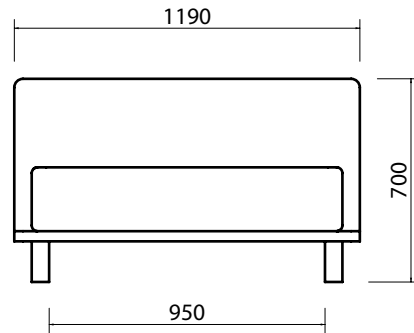

KING SINGLE - W 1190 x L 2145 x H 700mm / 140mm Slat Height

QUEEN - W 1650 x L 2145 x H 700mm / 140mm Slat Height

KING - W 1950 x L 2145 x H 700mm / 140mm Slat Height

Paddington Gallery
Shop 3 / 188 Oxford Street, Paddington, 2021, NSW, Australia
Contact telephone no: 1300 430 818
Email: info@totemroad.com
www.totemroad.com
Instagram: [@totemroad](https://www.instagram.com/totemroad)

TOTEM ROAD

LAGOS BED - dimensions

KING SINGLE

QUEEN

KING