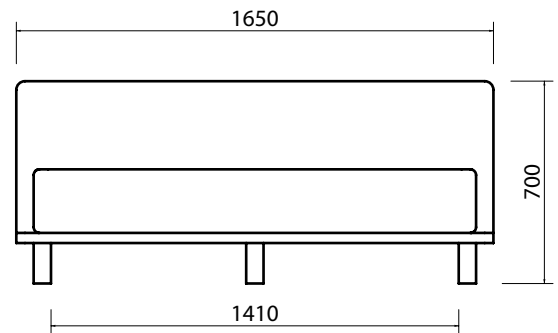

KING SINGLE - W 1190 x L 2145 x H 700mm / 140mm Slat Height

QUEEN - W 1650 x L 2145 x H 700mm / 140mm Slat Height

KING - W 1950 x L 2145 x H 700mm / 140mm Slat Height

Paddington Gallery
Shop 3 / 188 Oxford Street, Paddington, 2021, NSW, Australia
Contact telephone no: 1300 430 818
Email: info@totemroad.com
www.totemroad.com
Instagram: [@totemroad](https://www.instagram.com/totemroad)

TOTEM ROAD

LAGOS BED - dimensions

KING SINGLE

QUEEN

KING