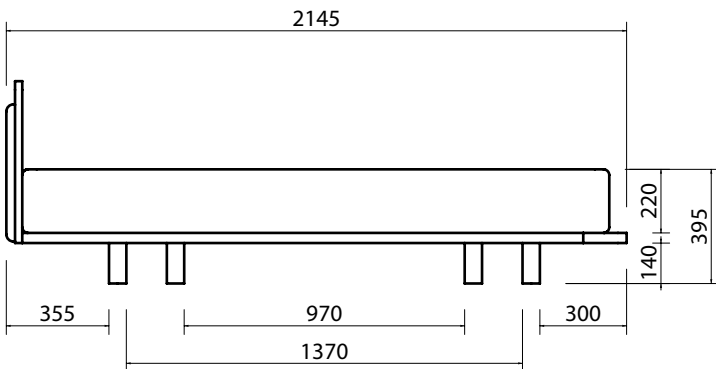

KING SINGLE - W 1190 x L 2145 x H 700mm / 140mm Slat Height

QUEEN - W 1650 x L 2145 x H 700mm / 140mm Slat Height

KING - W 1950 x L 2145 x H 700mm / 140mm Slat Height

Paddington Gallery
Shop 3 / 188 Oxford Street, Paddington, 2021, NSW, Australia
Contact telephone no: 1300 430 818
Email: info@totemroad.com
www.totemroad.com
Instagram: [@totemroad](https://www.instagram.com/totemroad)

TOTEM ROAD

LAGOS BED - dimensions

KING SINGLE

QUEEN

KING