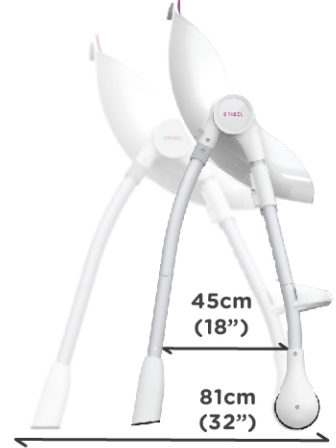

3 Recline Positions
To maximize comfort for your child at different feeding stages.

Food & Cup Holder
Holds a cup or a bottle as well as a bowl and attaches to either side of the high chair for ease of feeding.

Magnetic Stow Away Tray

6 Height Adjustments

Foldable Design

Available Colours

Specification

Product:
L: 20in | 50cm
H: 42in | 106cm
Weight: 21.5lbs | 9.75kg

Packaging:
L: 26.7in | 68cm
W: 12.7in | 32.5cm
H: 22.6in | 57.5cm
Weight: 28lbs | 12.75kg