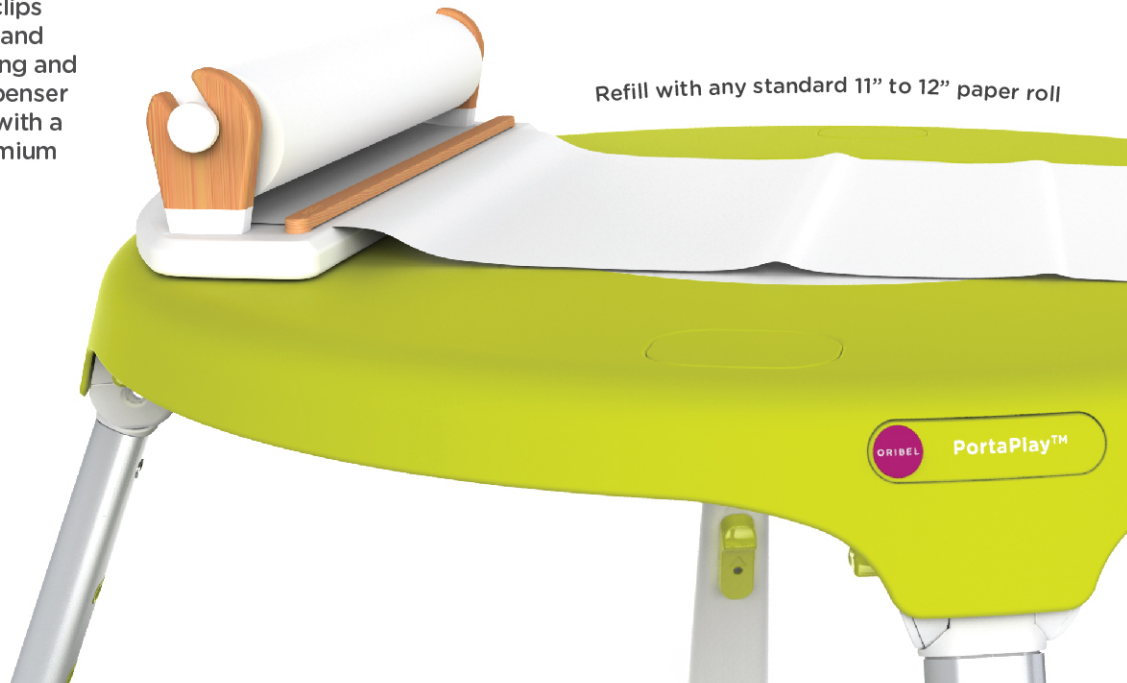

PORTAPLAY™ Accessories

12+ months

PORTAPLAY™ ART PAPER ROLL DISPENSER

A sturdy wooden dispenser, it clips securely onto Portaplay™ table and doesn't tip over. Smooth finishing and easy tear feature make this dispenser child-safe. It comes preloaded with a 12 inch wide, 75 foot roll of premium quality white drawing paper.

Refill with any standard 11" to 12" paper roll

Specification

Product:
L: 14.6in | 37cm
W: 5in | 12.7cm
H: 4.2in | 10.6cm
Weight: 1.1lbs | 0.5kg

Packaging:
L: 15.2in | 38.6cm
W: 5.1in | 13cm
H: 4.7in | 11.9cm
Weight: 1.5lbs | 0.7kg