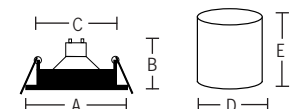

Specify Finish: (W) White; (B) Black; (C) Chrome; (G) Gold

DIMENSIONS

	A	B	C	D	E
NM-127	2-5/8" (67mm)	1-1/8" (29mm)	7/8" (23mm)	2-3/16" (56mm)	1/4" (7mm)
NM-128	2-5/8" (67mm)	1" (26mm)	7/8" (23mm)	2-3/16" (56mm)	1/8" (4mm)
NM-129	3-1/2" (89mm)	1-1/4" (32mm)	2-1/2" (64mm)	2-17/32** (64mm)	4** (104mm)
NM-130	2-17/32" (65mm)	1-3/4" (45mm)	1-3/4" (45mm)	2** (52mm)	2-3/4** (70mm)