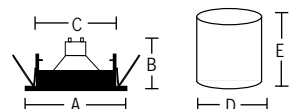

Specify Finish: (W) White; (B) Black; (C) Chrome; (G) Gold

DIMENSIONS

	A	B	C	D	E
NM-127	2-5/8" (67mm)	1-1/8" (29mm)	7/8" (23mm)	2-3/16" (56mm)	1/4" (7mm)
NM-128	2-5/8" (67mm)	1" (26mm)	7/8" (23mm)	2-3/16" (56mm)	1/8" (4mm)
NM-129	3-1/2" (89mm)	1-1/4" (32mm)	2-1/2" (64mm)	2-17/32** (64mm)	4** (104mm)
NM-130	2-17/32" (65mm)	1-3/4" (45mm)	1-3/4" (45mm)	2** (52mm)	2-3/4** (70mm)