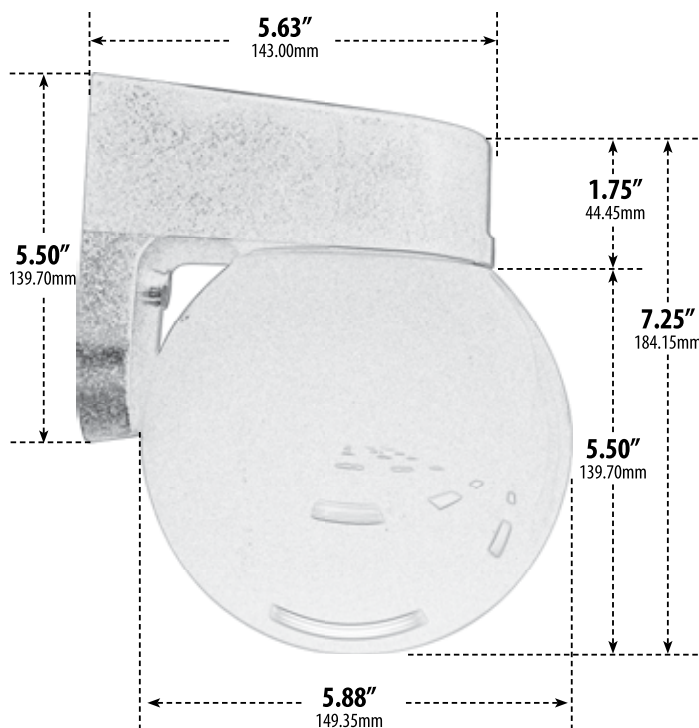

W2200

SURFACE MOUNTED WALL FIXTURE

- ▶ **Material:** Polycarbonate
- ▶ **Lens:** White, Heat Resistant, Round, Polycarbonate Globe
- ▶ **Available Finish:** Black, White
- ▶ **ETL Approved**

Overall Dimensions:
5.88"W x 7.25"H x 5.63"D

Maximum Height: 7.25"
Width: 5.88"
Maximum Depth: 5.63"

Weight: 0.6 lbs
Approximate Wire Length: 8.00"
Box Dimensions: 7.13"W x 7.38"H x 6.38"D

MODEL NUMBER	LAMP TYPE	ILLUMINANT TYPE	WATTS (W)	VOLTS (V)	LAMP(S) INCLUDED?
W2200**	A-Type	Incandescent	60	120	NO
W2300	PL5	Fluorescent	5	120	YES
W2400	PL7	Fluorescent	7	120	YES
W2500	PLQ9	Fluorescent	9	120	YES
W2601	S13-GU24	Fluorescent	13	120	YES
W2602	S26-GU24	Fluorescent	26	120	YES

Replacement White Globe: P-GLB-506 (sold separately)

Photo Control Option Available (sold separately)

**AVAILABLE IN 11W LED Add -LED11 to Model Number

DABMAR
LIGHTING

DABMAR LIGHTING INCORPORATED

2140 Eastman Ave . Oxnard, CA 93030 . 805.604.9090 . f: 805.604.9050 . www.dabmar.com