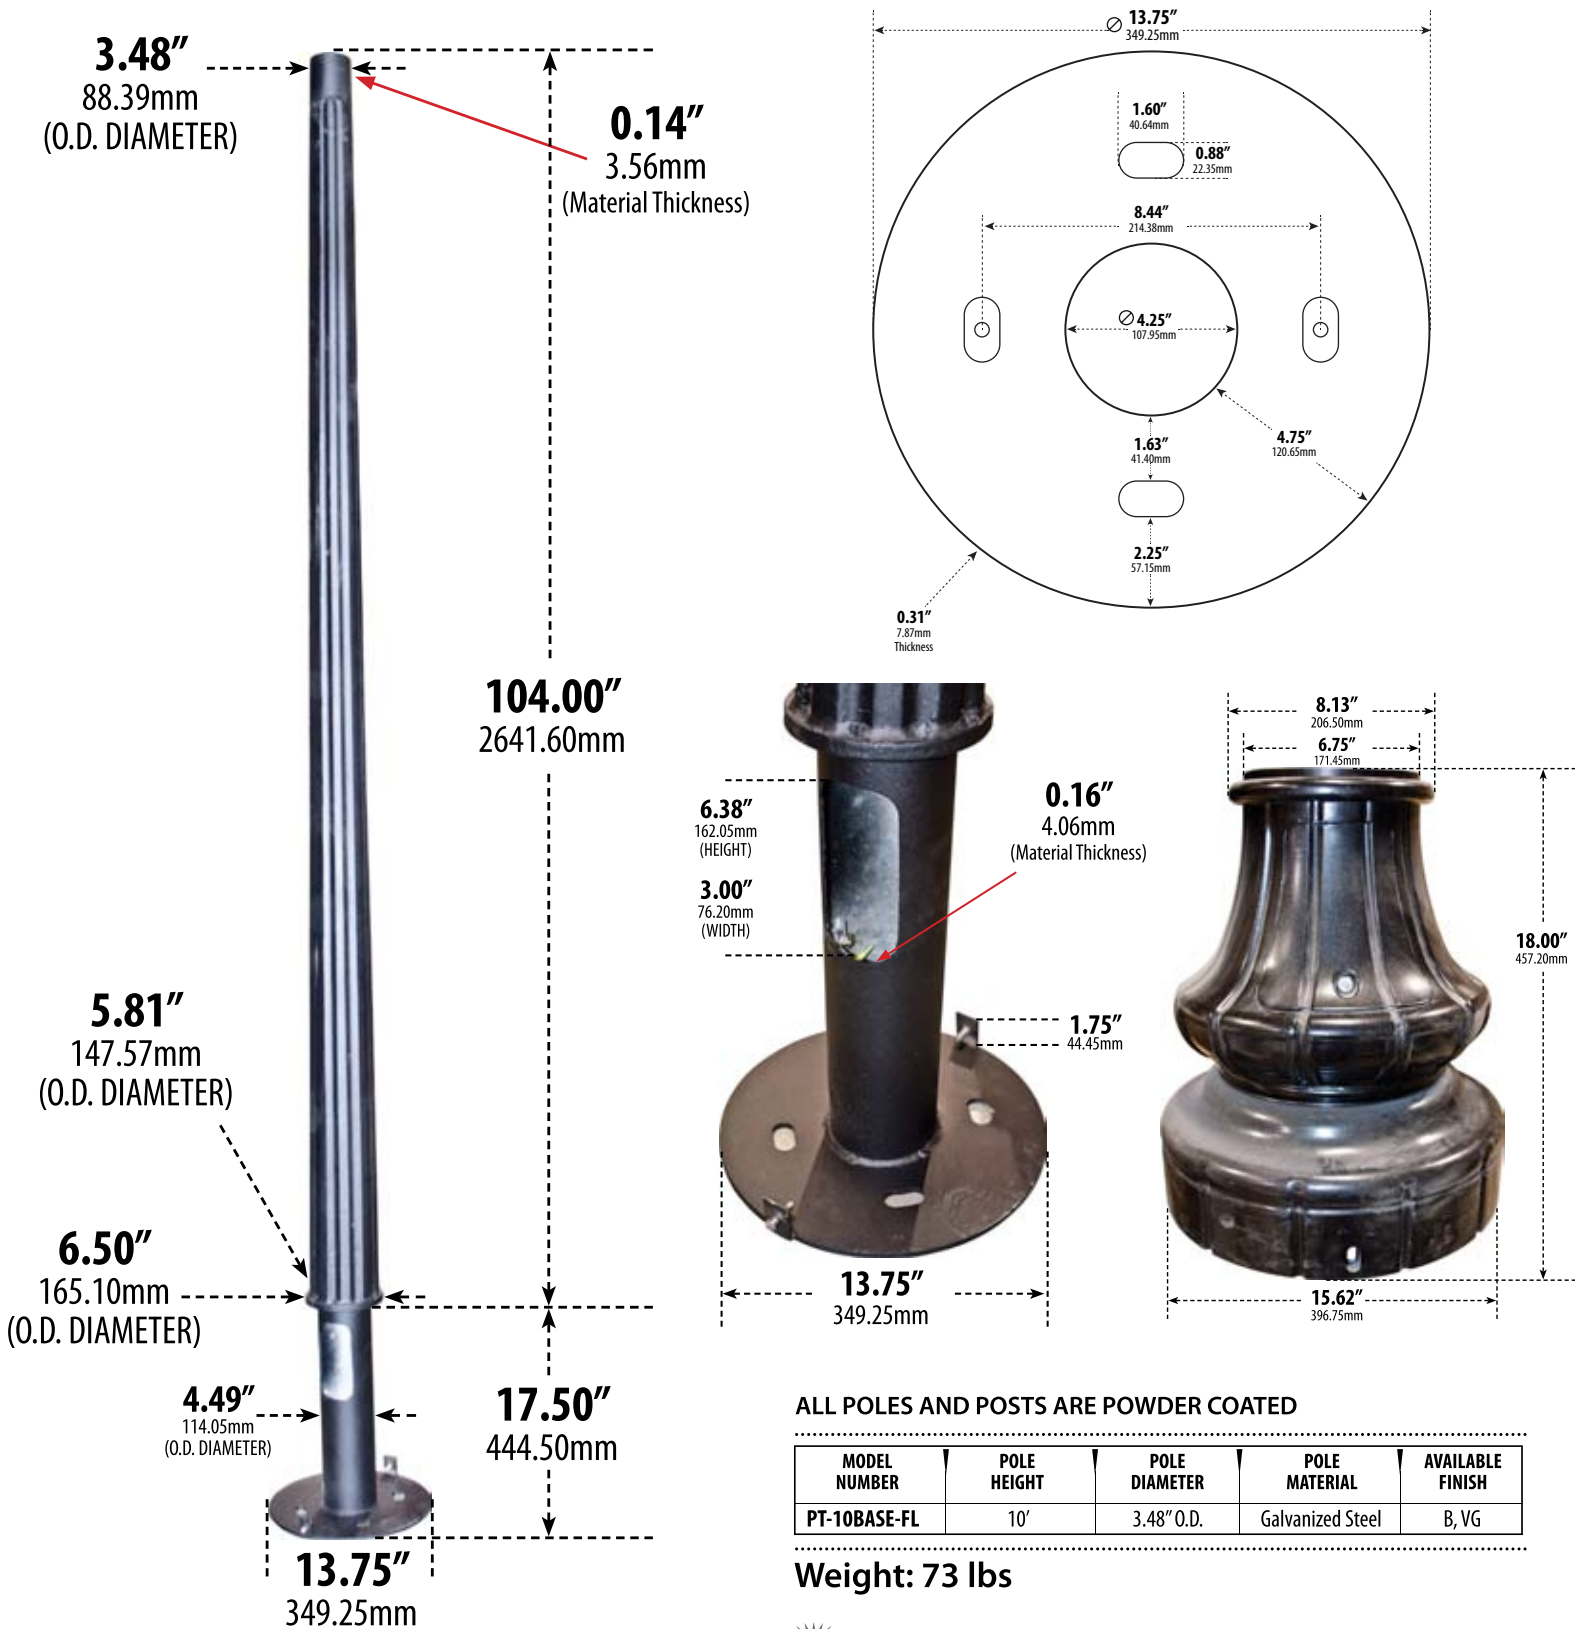

PT-10BASE-FL

SURFACE MOUNTED POST

DABMAR
LIGHTING

DABMAR LIGHTING INCORPORATED

2140 Eastman Ave . Oxnard, CA 93030 . 805.604.9090 . f: 805.604.9050 . www.dabmar.com