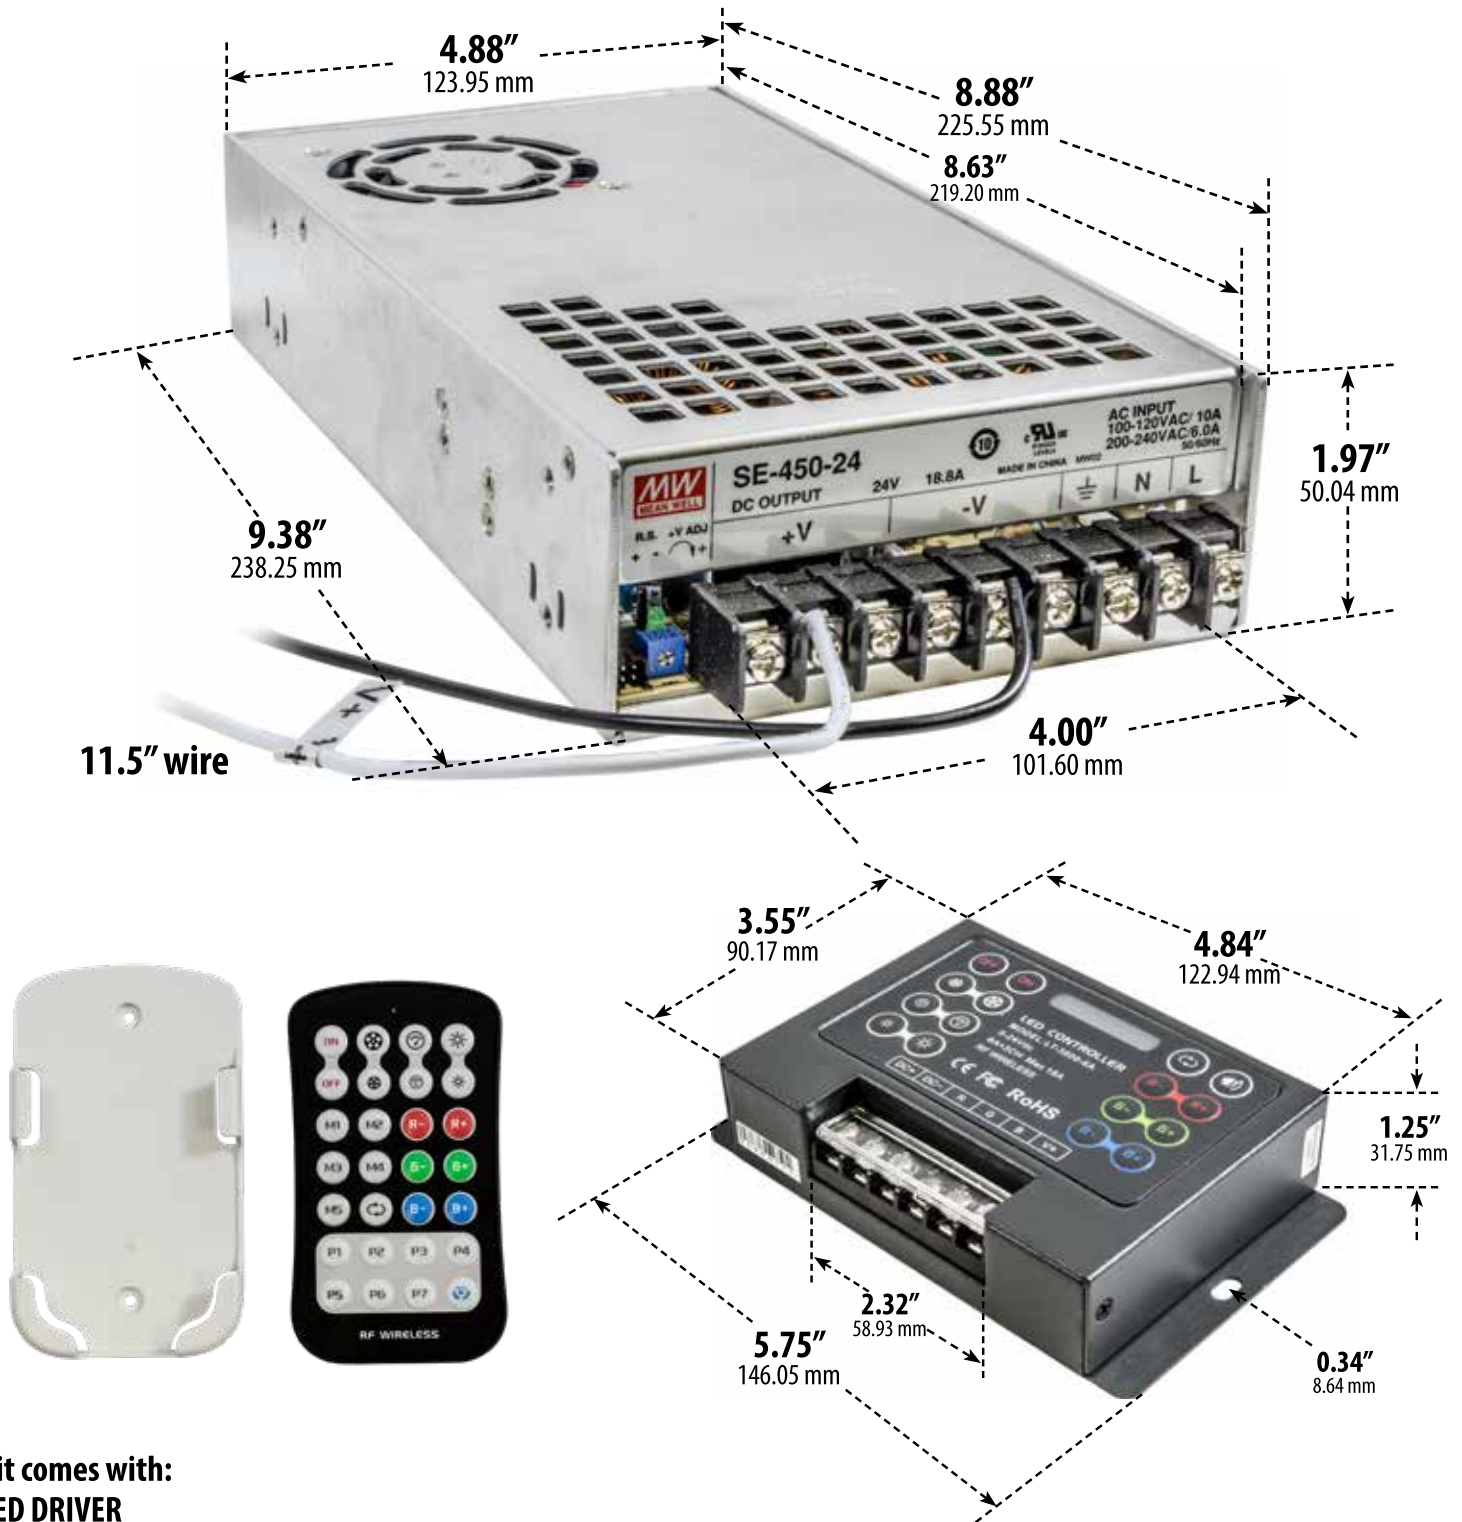

P-RMT-KIT01-RGB

RGB LED CONTROLLER SYSTEM KIT (RGB CONTROLLER SYSTEM, WIRELESS REMOTE CONTROLLER WITH HOLDER, LED DRIVER)
FOR DF-LED9402 & DF-LED9408 RGB LED SIGN LIGHTS (FOR MULTIPLE USE APPLICATIONS)

Kit comes with:

- ▶ **LED DRIVER**
 - ▶ **RGB LED CONTROLLER SYSTEM**
 - ▶ **WIRELESS REMOTE CONTROLLER WITH HOLDER**
- (Up to 10 (ten) DF-LED9402-RGB or 5 (five) DF-LED9408-RGB)

MULTI COLOR REMOTE INSTRUCTIONS