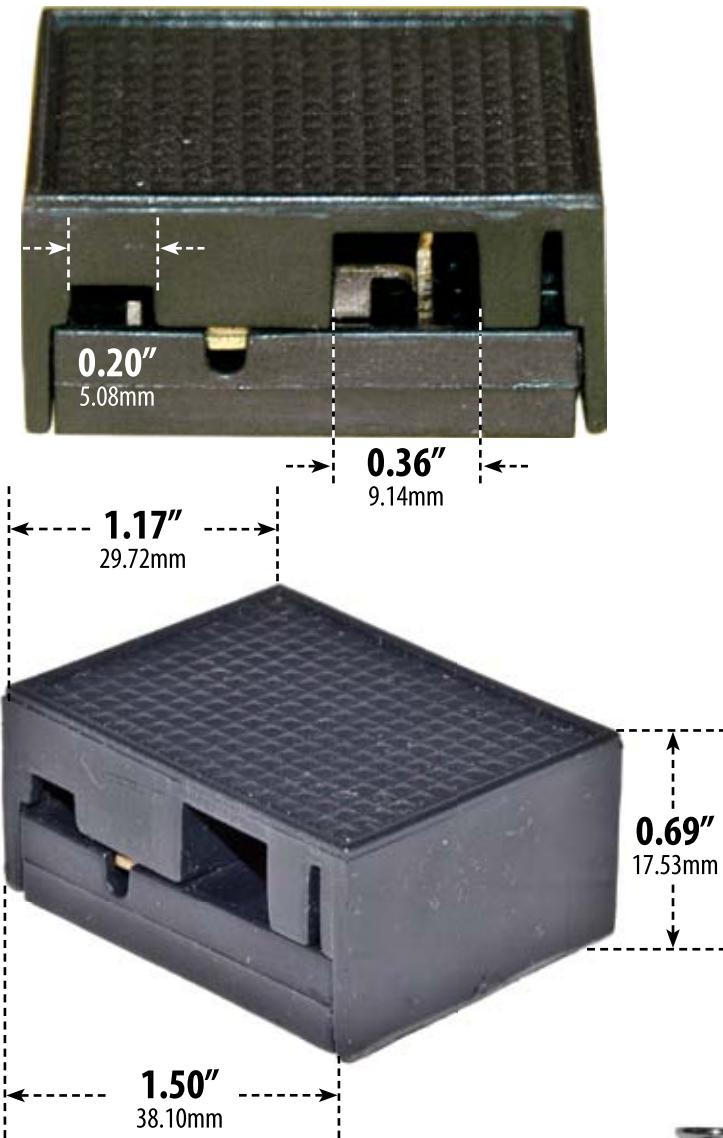

P-CN-01

CONNECTOR

► **Quick Connector: 12V**

DABMAR
LIGHTING

DABMAR LIGHTING INCORPORATED

2140 Eastman Ave . Oxnard, CA 93030 . 805.604.9090 . f: 805.604.9050 . www.dabmar.com