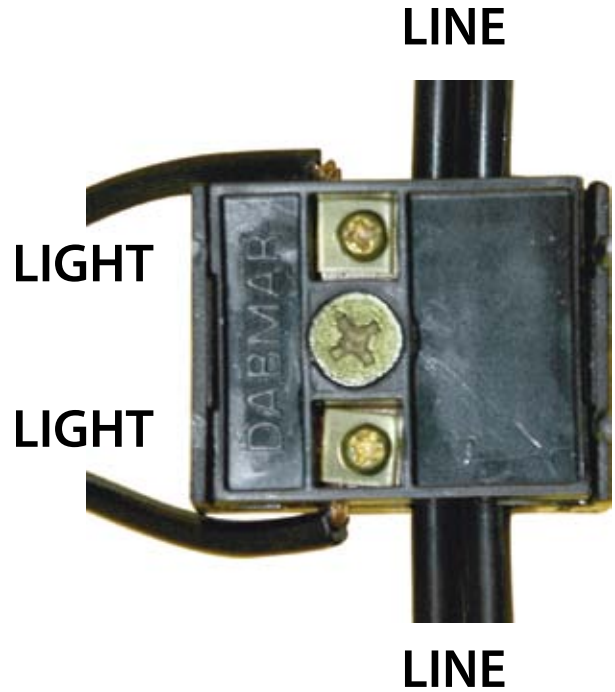

P-CN-01

CONNECTOR

► **Quick Connector: 12V**

DABMAR
LIGHTING

DABMAR LIGHTING INCORPORATED

2140 Eastman Ave . Oxnard, CA 93030 . 805.604.9090 . f: 805.604.9050 . www.dabmar.com