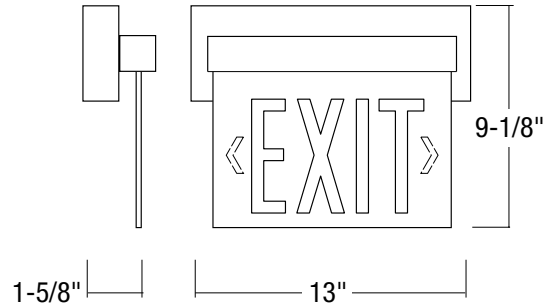

#### BODY

13" width x 9-1/8" Height x 1-5/8" Depth.

Galvanized steel housing with die-cast cover plate and acrylic panel.

#### DIMENSIONS

NX-511-LED

Height : 9-1/8"

Width : 13"

Depth : 1-5/8"

Plastic Shield  
Metal Shield

NEXS-P1  
NEXS-M2