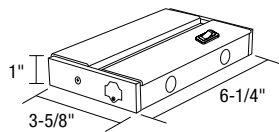

LEDUC LED Undercabinet Accessories

Junction box

Used to power NUD Series using Jumper Cables or NUA-404. Includes ON/OFF switch.

- **NUA-402BZ:** Junction Box, Bronze
- **NUA-402W:** Junction Box, White

End to End Connector

Use to join two NUD LED seamlessly together. One included with each unit.

- **NUA-403B:** End to End Connector, Black
- **NUA-403W:** End to End Connector, White