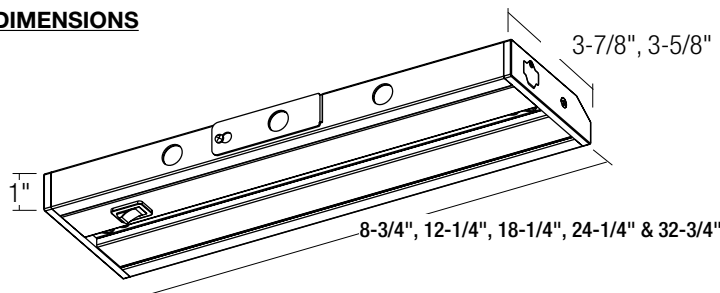

Example: NUD-7712/30W - 12" 4W Warm 30K White finish LEDUC LED Undercabinet

DIMENSIONS

Length: 8-3/4", 12-1/4", 18-1/4", 24-1/4" & 32-3/4"
Width: 3-7/8" (8 inch), 3-5/8" (12, 18, 24, 32 inch)
Height: 1"