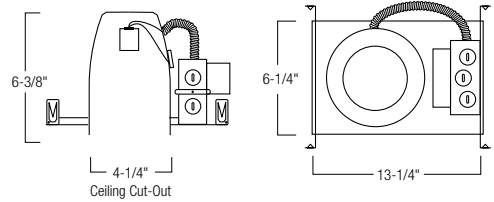

NTS-4255
Wall Wash with Specular Reflector and Ring

Type
Project
Catalog No.
Lamp/Wattage

TRIM DIMENSIONS

Trim OD: 5"
 Height: 4-1/2"

FEATURES

Trim
 Precision spun 0.050 aluminum high grade specular clear reflector with half moon. Trim ring available in metal, may also be used with custom combination of plastic or metal ring finishes.

Mounting
 Trim includes three trim clips that securely mount trim in housing.

Compatible Housings
 Compatible with Compact Fluorescent and GU24 Compact Fluorescent housings. See individual specification sheets for more information.

HOUSING DIMENSIONS

NHPIC-4 SERIES

NHRPIC-4 SERIES

NHIC-4G24AT

NHRIC-4G24AT

Compatible Housings

COMPACT FLUORESCENT			
NHPIC-413ATE2	IC AT New Const. 120-277V	13W Q/T	W: 6-1/4" L: 13-1/4" H: 6-3/8"
NHPIC-413ELAT	IC AT New Const. 120V	13W Q/T	W: 6-1/4" L: 13-1/4" H: 6-3/8"
NHPIC-418ATE2	IC AT New Const. 120-277V	18W Q/T	W: 6-1/4" L: 13-1/4" H: 6-3/8"
NHPIC-418ELAT	IC AT New Const. 120V	18W Q/T	W: 6-1/4" L: 13-1/4" H: 6-3/8"
NHPIC-426ATE2	IC AT New Const. 120-277V	26W Q/T	W: 6-1/4" L: 13-1/4" H: 6-3/8"
NHPIC-426ELAT	IC AT New Const. 120V	26W Q/T	W: 6-1/4" L: 13-1/4" H: 6-3/8"
NHRPIC-413ATE2	IC AT Remodel 120-277V	13W Q/T	W: 4-1/4" L: 13" H: 6-3/8"
NHRPIC-413ELAT	IC AT Remodel 120V	13W Q/T	W: 4-1/4" L: 13" H: 6-3/8"
NHRPIC-418ATE2	IC AT Remodel 120-277V	18W Q/T	W: 4-1/4" L: 13" H: 6-3/8"
NHRPIC-418ELAT	IC AT Remodel 120V	18W Q/T	W: 4-1/4" L: 13" H: 6-3/8"
NHRPIC-426ATE2	IC AT Remodel 120-277V	26W Q/T	W: 4-1/4" L: 13" H: 6-3/8"
NHRPIC-426ELAT	IC AT Remodel 120V	26W Q/T	W: 4-1/4" L: 13" H: 6-3/8"
GU24 COMPACT FLUORESCENT			
NHIC-4G24AT	IC Air-Tight New Construction	13W-26W	W: 6-1/4" L: 13-1/4" H: 6-3/8"
NHRIC-4G24AT	IC Air-Tight Remodel Housing	13W-26W	W: 4-1/4" L: 13" H: 6-3/8"