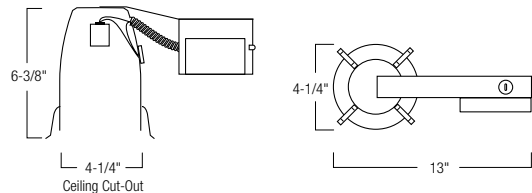

NTS-4255
Wall Wash with Specular Reflector and Ring

Type
Project
Catalog No.
Lamp/Wattage

TRIM DIMENSIONS

Trim OD: 5"
 Height: 4-1/2"

FEATURES

Trim
 Precision spun 0.050 aluminum high grade specular clear reflector with half moon. Trim ring available in metal, may also be used with custom combination of plastic or metal ring finishes.

Mounting
 Trim includes three trim clips that securely mount trim in housing.

Compatible Housings
 Compatible with Compact Fluorescent and GU24 Compact Fluorescent housings. See individual specification sheets for more information.

HOUSING DIMENSIONS

NHPIC-4 SERIES

NHRPIC-4 SERIES

NHIC-4G24AT

NHRIC-4G24AT

Compatible Housings

COMPACT FLUORESCENT			
NHPIC-413ATE2	IC AT New Const. 120-277V	13W Q/T	W: 6-1/4" L: 13-1/4" H: 6-3/8"
NHPIC-413ELAT	IC AT New Const. 120V	13W Q/T	W: 6-1/4" L: 13-1/4" H: 6-3/8"
NHPIC-418ATE2	IC AT New Const. 120-277V	18W Q/T	W: 6-1/4" L: 13-1/4" H: 6-3/8"
NHPIC-418ELAT	IC AT New Const. 120V	18W Q/T	W: 6-1/4" L: 13-1/4" H: 6-3/8"
NHPIC-426ATE2	IC AT New Const. 120-277V	26W Q/T	W: 6-1/4" L: 13-1/4" H: 6-3/8"
NHPIC-426ELAT	IC AT New Const. 120V	26W Q/T	W: 6-1/4" L: 13-1/4" H: 6-3/8"
NHRPIC-413ATE2	IC AT Remodel 120-277V	13W Q/T	W: 4-1/4" L: 13" H: 6-3/8"
NHRPIC-413ELAT	IC AT Remodel 120V	13W Q/T	W: 4-1/4" L: 13" H: 6-3/8"
NHRPIC-418ATE2	IC AT Remodel 120-277V	18W Q/T	W: 4-1/4" L: 13" H: 6-3/8"
NHRPIC-418ELAT	IC AT Remodel 120V	18W Q/T	W: 4-1/4" L: 13" H: 6-3/8"
NHRPIC-426ATE2	IC AT Remodel 120-277V	26W Q/T	W: 4-1/4" L: 13" H: 6-3/8"
NHRPIC-426ELAT	IC AT Remodel 120V	26W Q/T	W: 4-1/4" L: 13" H: 6-3/8"
GU24 COMPACT FLUORESCENT			
NHIC-4G24AT	IC Air-Tight New Construction	13W-26W	W: 6-1/4" L: 13-1/4" H: 6-3/8"
NHRIC-4G24AT	IC Air-Tight Remodel Housing	13W-26W	W: 4-1/4" L: 13" H: 6-3/8"