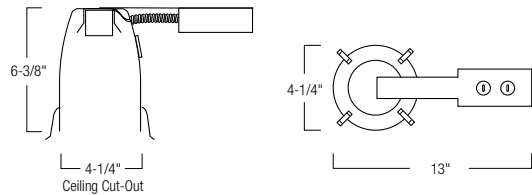

NTS-4255
Wall Wash with Specular Reflector and Ring

Type
Project
Catalog No.
Lamp/Wattage

TRIM DIMENSIONS

Trim OD: 5"
 Height: 4-1/2"

FEATURES

Trim
 Precision spun 0.050 aluminum high grade specular clear reflector with half moon. Trim ring available in metal, may also be used with custom combination of plastic or metal ring finishes.

HOUSING DIMENSIONS

NHPIC-4 SERIES

NHRPIC-4 SERIES

NHIC-4G24AT

NHRIC-4G24AT

Compatible Housings

COMPACT FLUORESCENT			
NHPIC-413ATE2	IC AT New Const. 120-277V	13W Q/T	W: 6-1/4" L: 13-1/4" H: 6-3/8"
NHPIC-413ELAT	IC AT New Const. 120V	13W Q/T	W: 6-1/4" L: 13-1/4" H: 6-3/8"
NHPIC-418ATE2	IC AT New Const. 120-277V	18W Q/T	W: 6-1/4" L: 13-1/4" H: 6-3/8"
NHPIC-418ELAT	IC AT New Const. 120V	18W Q/T	W: 6-1/4" L: 13-1/4" H: 6-3/8"
NHPIC-426ATE2	IC AT New Const. 120-277V	26W Q/T	W: 6-1/4" L: 13-1/4" H: 6-3/8"
NHPIC-426ELAT	IC AT New Const. 120V	26W Q/T	W: 6-1/4" L: 13-1/4" H: 6-3/8"
NHRPIC-413ATE2	IC AT Remodel 120-277V	13W Q/T	W: 4-1/4" L: 13" H: 6-3/8"
NHRPIC-413ELAT	IC AT Remodel 120V	13W Q/T	W: 4-1/4" L: 13" H: 6-3/8"
NHRPIC-418ATE2	IC AT Remodel 120-277V	18W Q/T	W: 4-1/4" L: 13" H: 6-3/8"
NHRPIC-418ELAT	IC AT Remodel 120V	18W Q/T	W: 4-1/4" L: 13" H: 6-3/8"
NHRPIC-426ATE2	IC AT Remodel 120-277V	26W Q/T	W: 4-1/4" L: 13" H: 6-3/8"
NHRPIC-426ELAT	IC AT Remodel 120V	26W Q/T	W: 4-1/4" L: 13" H: 6-3/8"
GU24 COMPACT FLUORESCENT			
NHIC-4G24AT	IC Air-Tight New Construction	13W-26W	W: 6-1/4" L: 13-1/4" H: 6-3/8"
NHRIC-4G24AT	IC Air-Tight Remodel Housing	13W-26W	W: 4-1/4" L: 13" H: 6-3/8"