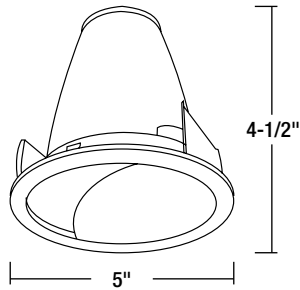

NTS-4255
Wall Wash with Specular Reflector and Ring

Type
Project
Catalog No.
Lamp/Wattage

TRIM DIMENSIONS

Trim OD: 5"
 Height: 4-1/2"

FEATURES

Trim
 Precision spun 0.050 aluminum high grade specular clear reflector with half moon. Trim ring available in metal, may also be used with custom combination of plastic or metal ring finishes.

Mounting
 Trim includes three trim clips that securely mount trim in housing.

Compatible Housings
 Compatible with Compact Fluorescent and GU24 Compact Fluorescent housings. See individual specification sheets for more information.

HOUSING DIMENSIONS

NHPIC-4 SERIES

NHRPIC-4 SERIES

NHIC-4G24AT

NHRIC-4G24AT

Compatible Housings

COMPACT FLUORESCENT			
NHPIC-413ATE2	IC AT New Const. 120-277V	13W Q/T	W: 6-1/4" L: 13-1/4" H: 6-3/8"
NHPIC-413ELAT	IC AT New Const. 120V	13W Q/T	W: 6-1/4" L: 13-1/4" H: 6-3/8"
NHPIC-418ATE2	IC AT New Const. 120-277V	18W Q/T	W: 6-1/4" L: 13-1/4" H: 6-3/8"
NHPIC-418ELAT	IC AT New Const. 120V	18W Q/T	W: 6-1/4" L: 13-1/4" H: 6-3/8"
NHPIC-426ATE2	IC AT New Const. 120-277V	26W Q/T	W: 6-1/4" L: 13-1/4" H: 6-3/8"
NHPIC-426ELAT	IC AT New Const. 120V	26W Q/T	W: 6-1/4" L: 13-1/4" H: 6-3/8"
NHRPIC-413ATE2	IC AT Remodel 120-277V	13W Q/T	W: 4-1/4" L: 13" H: 6-3/8"
NHRPIC-413ELAT	IC AT Remodel 120V	13W Q/T	W: 4-1/4" L: 13" H: 6-3/8"
NHRPIC-418ATE2	IC AT Remodel 120-277V	18W Q/T	W: 4-1/4" L: 13" H: 6-3/8"
NHRPIC-418ELAT	IC AT Remodel 120V	18W Q/T	W: 4-1/4" L: 13" H: 6-3/8"
NHRPIC-426ATE2	IC AT Remodel 120-277V	26W Q/T	W: 4-1/4" L: 13" H: 6-3/8"
NHRPIC-426ELAT	IC AT Remodel 120V	26W Q/T	W: 4-1/4" L: 13" H: 6-3/8"
GU24 COMPACT FLUORESCENT			
NHIC-4G24AT	IC Air-Tight New Construction	13W-26W	W: 6-1/4" L: 13-1/4" H: 6-3/8"
NHRIC-4G24AT	IC Air-Tight Remodel Housing	13W-26W	W: 4-1/4" L: 13" H: 6-3/8"