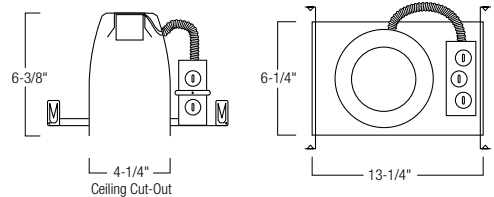

NTS-4255
Wall Wash with Specular Reflector and Ring

Type
Project
Catalog No.
Lamp/Wattage

TRIM DIMENSIONS

Trim OD: 5"
 Height: 4-1/2"

FEATURES

Trim
 Precision spun 0.050 aluminum high grade specular clear reflector with half moon. Trim ring available in metal, may also be used with custom combination of plastic or metal ring finishes.

HOUSING DIMENSIONS

NHPIC-4 SERIES

NHRPIC-4 SERIES

NHIC-4G24AT

NHRIC-4G24AT

Compatible Housings

COMPACT FLUORESCENT			
NHPIC-413ATE2	IC AT New Const. 120-277V	13W Q/T	W: 6-1/4" L: 13-1/4" H: 6-3/8"
NHPIC-413ELAT	IC AT New Const. 120V	13W Q/T	W: 6-1/4" L: 13-1/4" H: 6-3/8"
NHPIC-418ATE2	IC AT New Const. 120-277V	18W Q/T	W: 6-1/4" L: 13-1/4" H: 6-3/8"
NHPIC-418ELAT	IC AT New Const. 120V	18W Q/T	W: 6-1/4" L: 13-1/4" H: 6-3/8"
NHPIC-426ATE2	IC AT New Const. 120-277V	26W Q/T	W: 6-1/4" L: 13-1/4" H: 6-3/8"
NHPIC-426ELAT	IC AT New Const. 120V	26W Q/T	W: 6-1/4" L: 13-1/4" H: 6-3/8"
NHRPIC-413ATE2	IC AT Remodel 120-277V	13W Q/T	W: 4-1/4" L: 13" H: 6-3/8"
NHRPIC-413ELAT	IC AT Remodel 120V	13W Q/T	W: 4-1/4" L: 13" H: 6-3/8"
NHRPIC-418ATE2	IC AT Remodel 120-277V	18W Q/T	W: 4-1/4" L: 13" H: 6-3/8"
NHRPIC-418ELAT	IC AT Remodel 120V	18W Q/T	W: 4-1/4" L: 13" H: 6-3/8"
NHRPIC-426ATE2	IC AT Remodel 120-277V	26W Q/T	W: 4-1/4" L: 13" H: 6-3/8"
NHRPIC-426ELAT	IC AT Remodel 120V	26W Q/T	W: 4-1/4" L: 13" H: 6-3/8"
GU24 COMPACT FLUORESCENT			
NHIC-4G24AT	IC Air-Tight New Construction	13W-26W	W: 6-1/4" L: 13-1/4" H: 6-3/8"
NHRIC-4G24AT	IC Air-Tight Remodel Housing	13W-26W	W: 4-1/4" L: 13" H: 6-3/8"