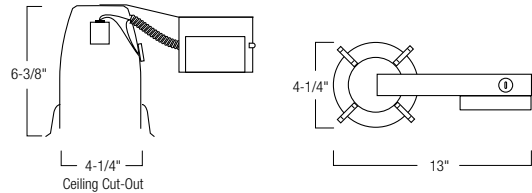

NTS-4224
Drop Opal Lens with
Specular Clear Reflector and Metal Trim

Type _____
 Project _____
 Catalog No. _____
 Lamp/Wattage _____

TRIM DIMENSIONS

HOUSING DIMENSIONS

NHPIC-4 SERIES

NHRPIC-4 SERIES

FEATURES

Trim
 Precision spun 0.050 aluminum high grade specular clear reflector with high grade drop opal lens attached to metal trim.

Mounting
 Trim includes three trim clips that securely mount trim in housing.

Labels and Listings
 cULus Listed for Wet Location when used with compatible housing.

Compatible Housings

COMPACT FLUORESCENT

NHPIC-413ATE2	IC AT New Const. 120-277V	13W Q/T	W: 6-1/4" L: 13-1/4" H: 6-3/8"
NHPIC-413ELAT	IC AT New Const. 120V	13W Q/T	W: 6-1/4" L: 13-1/4" H: 6-3/8"
NHPIC-418ATE2	IC AT New Const. 120-277V	18W Q/T	W: 6-1/4" L: 13-1/4" H: 6-3/8"
NHPIC-418ELAT	IC AT New Const. 120V	18W Q/T	W: 6-1/4" L: 13-1/4" H: 6-3/8"
NHRPIC-413ATE2	IC AT Remodel 120-277V	13W Q/T	W: 4-1/4" L: 13" H: 6-3/8"
NHRPIC-413ELAT	IC AT Remodel 120V	13W Q/T	W: 4-1/4" L: 13" H: 6-3/8"
NHRPIC-418ATE2	IC AT Remodel 120-277V	18W Q/T	W: 4-1/4" L: 13" H: 6-3/8"
NHRPIC-418ELAT	IC AT Remodel 120V	18W Q/T	W: 4-1/4" L: 13" H: 6-3/8"