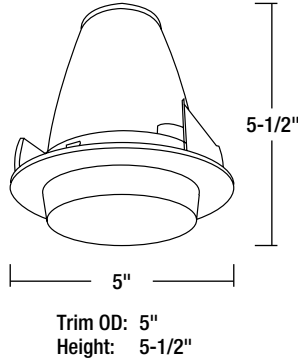

NTS-4224
Drop Opal Lens with
Specular Clear Reflector and Metal Trim

Type _____
 Project _____
 Catalog No. _____
 Lamp/Wattage _____

TRIM DIMENSIONS

HOUSING DIMENSIONS

NHPIC-4 SERIES

NHRPIC-4 SERIES

FEATURES

Trim
 Precision spun 0.050 aluminum high grade specular clear reflector with high grade drop opal lens attached to metal trim.

Mounting
 Trim includes three trim clips that securely mount trim in housing.