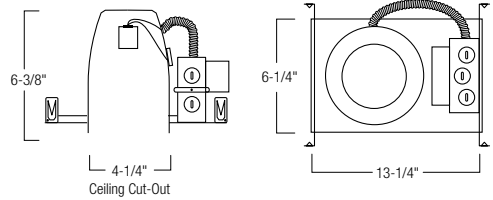

NTS-4224
Drop Opal Lens with
Specular Clear Reflector and Metal Trim

Type _____
 Project _____
 Catalog No. _____
 Lamp/Wattage _____

TRIM DIMENSIONS

HOUSING DIMENSIONS

NHPIC-4 SERIES

NHRPIC-4 SERIES

FEATURES

Trim
 Precision spun 0.050 aluminum high grade specular clear reflector with high grade drop opal lens attached to metal trim.

Mounting
 Trim includes three trim clips that securely mount trim in housing.

Labels and Listings
 cULus Listed for Wet Location when used with compatible housing.

Compatible Housings

COMPACT FLUORESCENT

NHPIC-413ATE2	IC AT New Const. 120-277V	13W Q/T	W: 6-1/4" L: 13-1/4" H: 6-3/8"
NHPIC-413ELAT	IC AT New Const. 120V	13W Q/T	W: 6-1/4" L: 13-1/4" H: 6-3/8"
NHPIC-418ATE2	IC AT New Const. 120-277V	18W Q/T	W: 6-1/4" L: 13-1/4" H: 6-3/8"
NHPIC-418ELAT	IC AT New Const. 120V	18W Q/T	W: 6-1/4" L: 13-1/4" H: 6-3/8"
NHRPIC-413ATE2	IC AT Remodel 120-277V	13W Q/T	W: 4-1/4" L: 13" H: 6-3/8"
NHRPIC-413ELAT	IC AT Remodel 120V	13W Q/T	W: 4-1/4" L: 13" H: 6-3/8"
NHRPIC-418ATE2	IC AT Remodel 120-277V	18W Q/T	W: 4-1/4" L: 13" H: 6-3/8"
NHRPIC-418ELAT	IC AT Remodel 120V	18W Q/T	W: 4-1/4" L: 13" H: 6-3/8"