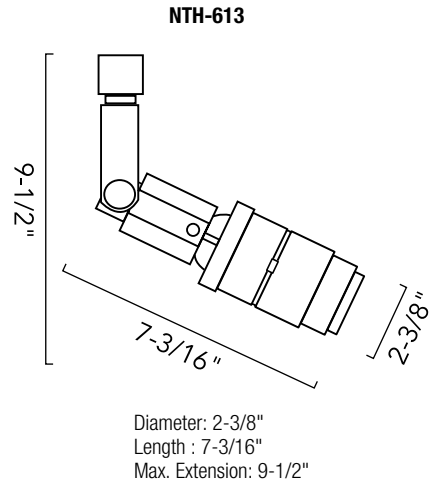

CONSTRUCTION

Housing

Main body consists of a two-piece cylindrical .080 die cast aluminum housing connected with two .20 finished stainless steel rods, locked with external stainless steel knobs. First housing contains socket; the second contains the focusing lens and blades. Two piece construction allows for replacement of MR16 lamp without disturbing the framing adjustments within the secondary cylinder. Two internal steel rods secure a rectangular porcelain MR16 socket in the most optimal setting for optical performance. Two high-tension springs hold a shielded MR16 light source in place.

Lamp

One 20W-50W 12V MR16 Halogen Lamp (Included)

FINISHES

Fixture is silver powder coat.

LABELS AND LISTINGS

UL Listed.

DIMENSIONS

Michaelangelo™ Style Framing Projector.

Catalog No.	Min. - Max Wattage	Finishes	Style
NTH-613	20W - 50W	S = Silver	Blank = H-Style J = J-Style L = L-Style

Create a complete track head number: Example: NTH - 6 13 S