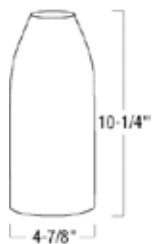

NRS92-P42/35 Compatible Glass Shades

NRS80-451 - Neptune Glass

Glass Finish: Frost (FR), Green (GR), Peacock Blue (PK), Red Fire (RF), Sun (SN)
Glass Diameter: 4-7/8"
Glass Height: 10-1/4"

Example: NRS80-451WV - Neptune Glass, Wave