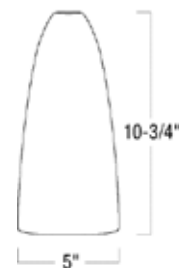

NRS80-474 - Eric Glass

Glass Finish: Blue (BU), Orange (O), Purple (P), White (W)
Glass Diameter: 5"
Glass Height: 10-3/4"

Example: NRS80-474BZ - Eric Glass, Bronze