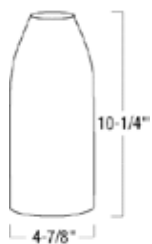

NRS80-452 - Andromeda Glass

Glass Finish: Frost (FR), Green (GR), Peacock Blue (PK), Red Fire (RF), Sun (SN)
Glass Diameter: 4-7/8"
Glass Height: 10-1/4"

Example: NRS80-452SN - Andromeda Glass, Sun