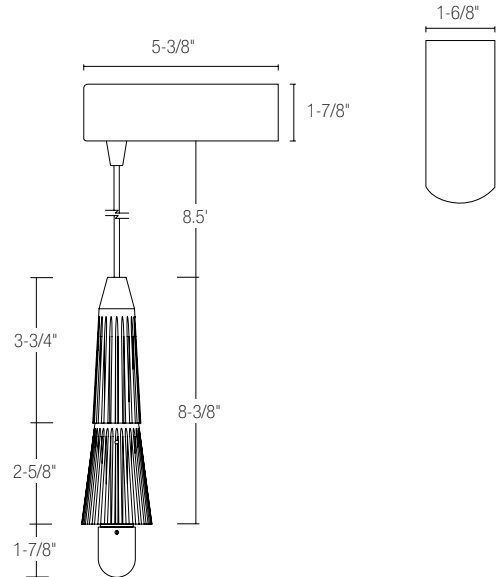

Type

Project

Catalog No.

Lamp/Wattage

NTE-164/35

LED Pendant for Decorative Glass

Source: 10 Watts LED

PRODUCT DESCRIPTION

Nora's new High Lumen 10 watt LED pendant is compatible with numerous Nora glass shades. Uniquely designed to light the glass as well as providing usable down light, the LED module features an architectural die-cast aluminum heat sink. The dimmable driver is mounted in the canopy. Energy savings has never been so beautiful.

FEATURES

- Dimmable driver mounted Track Housing
- 520 Lumens using 10 Watts
- 3500K, 80+ CRI using Nichia® LEDs
- Designer heat sink for excellent heat management
- 8.5' field adjustable cord
- Numerous compatible Nora glass shades

Construction

Machined aluminum canopy. Die-cast aluminum, heat dissipating plate for LED mounting.

Electrical

120V input - 12V output, dimmable driver mounted Track Housing

LED Source

10 Watts LED

Cord Length

Standard 8'-6" length is easily field adjustable without cutting or rewiring.

Long Life

50,000 hour potential life at 70% of total lumen output.

Finishes

Available in (B) Black, (W) White, and (S) Silver finish.

Applications

The fixture's modern design makes it an excellent choice for contemporary residential, commercial, hospitality, retail, restaurants, and bar applications.

Labels and Warranty

UL Listed

Two Year Warranty

DIMENSIONS

Decorative Glass

NRS70-602	Cylinder	Aqua					
NRS70-605	Hourglass	Clear					
NRS70-606	Tapered	Amber					
NRS70-607	Bell	Red					
NRS80-421	Petals	Amber	Blue	Brown	Green	Gray	White
NRS80-422	Nicolas	Amber	Granite	White			
NRS80-423	Ghost	Brown	White	White/Gold Leaf			
NRS80-424	Wind	Aqua	Brown	Green	Red	Taupe	White
NRS80-425	Maya	Amber	Aqua	Red	Taupe	White	
NRS80-426	Karen	White/Aqua	White/Green	White/Plum	White/Red		
NRS80-427	Kainan	Amber	Aqua	Brown	Red	White	
NRS80-428	Leilani	Aqua	Brown	Red	Taupe	White	
NRS80-429	Brady	Amber	Red	White			
NRS80-430	Bella	Aqua	Brown	Green	Red	White Granite	
NRS80-431	Tysen	Aqua	Red	Taupe			
NRS80-432	Paxon	Amber	Red	Taupe	White		
NRS80-451	Neptune	Confetti	Wave	Tri-Color			
NRS80-452	Andromeda		Frost	Green	Peacock	Red Fire	
NRS80-455	Venus	Blue	White	Yellow			
NRS80-462	Casie	Blue	Orange	White			
NRS80-471	Ferus	Black	White				
NRS80-472	Sean	Magna					
NRS80-473	Cocoon	White					
NRS80-474	Eric	Brozne	White				
NRS80-475	Bonita Cone		Amber	Magna	Red	White	
NRS80-477	Bolla	White					
NRS80-490	Trumpet	Amber	Blue	Red	White		
NRS80-491	Snow	Amber	Blue	Red	White		
NRS80-492	Rain Fall	Amber	Blue	White			
NRS80-493	Water Fall	Amber	Blue	Red Burnt	White		

LED Pendant for Decorative Glass

NTE/164/35BNB:	10W, 3500K LED Pendant, Brushed Nickel, Black Track Mount
NTE/164/35BNS:	10W, 3500K LED Pendant, Brushed Nickel, Silver Track Mount
NTE/164/35BNW:	10W, 3500K LED Pendant, Brushed Nickel, White Track Mount
NTE/164/35BZB:	10W, 3500K LED Pendant, Bronze, Black Track Mount
NTE/164/35BZS:	10W, 3500K LED Pendant, Bronze, Silver Track Mount
NTE/164/35BZW:	10W, 3500K LED Pendant, Bronze, White Track Mount