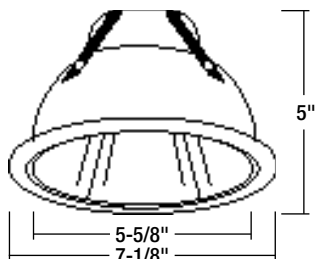

### TRIM DIMENSIONS

Trim OD: 7-1/8"  
Aperture: 5-5/8"  
Height: 5"