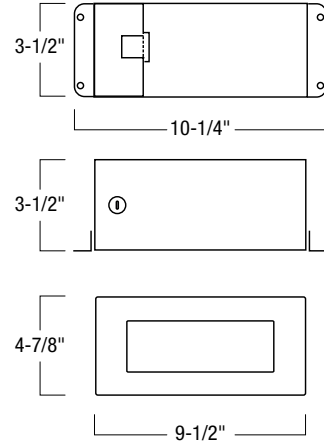

NRA-28: 27" Flat Bar Hangers

NRA-60: 24-1/2" Bar Hangers

Labels and Listings

cULus Listed for Wet Location

OSHA Compliant

3 Year Limited Warranty

DIMENSIONS

Height: 4-7/8" Housing Height: 3-1/2"
 Width: 9-1/2" Housing Width: 10-1/4"
 Housing Depth: 3-1/2"