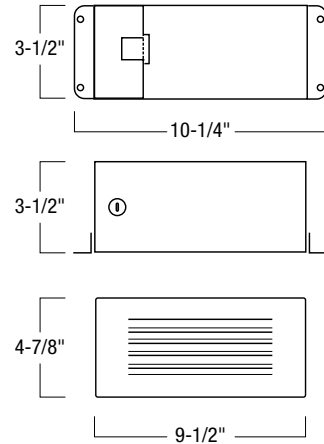

ACCESSORIES

NRA-28: 27" Flat Bar Hangers

NRA-60: 24-1/2" Bar Hangers

Labels and Listings

cULus Listed for Wet Location

OSHA Compliant

3 Year Limited Warranty

DIMENSIONS

Height: 4-7/8" Housing Height: 3-1/2"
 Width: 9-1/2" Housing Width: 10-1/4"
 Housing Depth: 3-1/2"

LED Step Light with Louvered Face Plate

NSI-601: 2W LED Step Light with White Louvered Face Plate

Optional Accessories