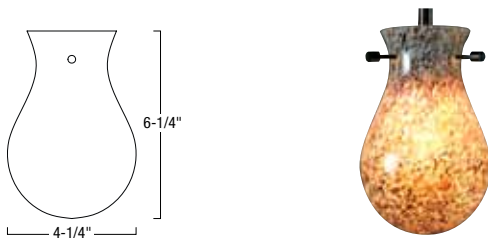

NRS80-482 - Tear Drop Glass

Glass Finish: Beige (BE), Deep Blue (DB), Granite Brown (GBR), Salmon (SA), White (W)
Glass Diameter: 4-1/4"
Glass Height: 6-1/4"

Example: NRS80-482BE - Tear Drop Glass, Beige