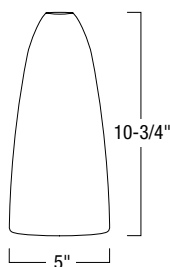

DIMENSIONS

NRS99-P55

- A: Canopy Diameter: 4-1/2"
- B: Canopy Depth: 7/8"
- C: Cable Length: 8'-6"
- D: Socket Length: 1-3/4"

Create a complete pendant / glass catalog number: Example: NRS99-P55BZ / NRS80-480BR

NRS70-605 - Hourglass Angoor Beaded

Glass Finish: Amber (AM), Bluish Green (BG), Clear (CL), Red (R)
 Glass Diameter: 4-1/2"
 Glass Height: 5-1/2"

Example: NRS70-605CL - Hourglass Angoor Beaded, Clear

NRS80-452 - Andromeda Glass

Glass Finish: Frost (FR), Green (GR), Peacock Blue (PK), Red Fire (RF), Sun (SN)
 Glass Diameter: 4-7/8"
 Glass Height: 10-1/4"

Example: NRS80-452SN - Andromeda Glass, Sun

NRS70-606 - Tapered Angoor Beaded

Glass Finish: Amber (AM), Bluish Green (BG), Clear (CL), Red (R)
 Glass Diameter: 6-1/2"
 Glass Height: 6"

Example: NRS70-606AM - Tapered Angoor Beaded, Amber

NRS80-462 - Casie Glass

Glass Finish: Blue (BU), Orange (O), Purple (P), White (W)
 Glass Diameter: 5"
 Glass Height: 10-3/4"