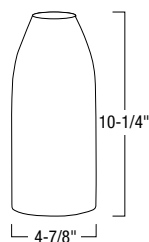

DIMENSIONS

NRS99-P55

- A: Canopy Diameter: 4-1/2"
- B: Canopy Depth: 7/8"
- C: Cable Length: 8'-6"
- D: Socket Length: 1-3/4"

Create a complete pendant / glass catalog number: Example: NRS99-P55BZ / NRS80-480BR

Glass Finish: Amber (AM), Bluish Green (BG), Red (R), Silver (S)
 Glass Diameter: 4-1/2"
 Glass Height: 3-3/4"

Example: NRS70-607R - Bell Angoor Beaded, Red

NRS70-602 - Cylindrical Angoor Beaded

Glass Finish: Amber (AM), Aqua (AQ), Clear (CL), Red (R)
 Glass Diameter: 4-1/2"
 Glass Height: 7-1/2"

Example: NRS70-602AQ - Cylindrical Angoor Beaded, Amber

NRS80-451 - Neptune Glass

Glass Finish: Confetti (CF), Tri-color (TC), Wave (WV)
 Glass Diameter: 5-7/8"
 Glass Height: 6-3/4"

Example: NRS80-451CF - Neptune Glass, Confetti

NRS70-605 - Hourglass Angoor Beaded

Glass Finish: Amber (AM), Bluish Green (BG), Clear (CL), Red (R)
 Glass Diameter: 4-1/2"
 Glass Height: 5-1/2"

Example: NRS70-605CL - Hourglass Angoor Beaded, Clear

NRS80-452 - Andromeda Glass