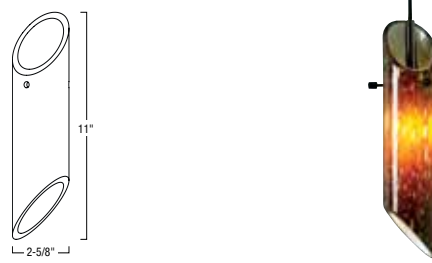

NRS80-484 - River Glass

Glass Finish: Beige (BE), Brown (BR), Blue (BU), Granite Brown (GBR), Red Fire (RF), White (W)
Glass Diameter: 2-5/8"
Glass Height: 11"

Example: NRS80-484BR - River Glass, Brown