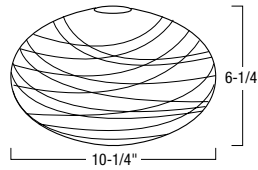

NRS80-473 - Cocoon Glass

Glass Finish: White
Glass Diameter: 10-1/4"
Glass Height: 6-1/4"

Example: NRS80-473 - Cocoon Glass, White