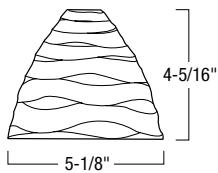

Glass Finish: Amber (AM), Bluish Green (BG), Clear (CL), Red (R)
 Glass Diameter: 6-1/2"
 Glass Height: 6"

Example: NRS70-606AM - Tapered Angoor Beaded, Amber

NRS80-462 - Casie Glass

Glass Finish: Blue (BU), Orange (O), Purple (P), White (W)
 Glass Diameter: 5"
 Glass Height: 10-3/4"

Example: NRS80-469BZ - Duo Dome Glass, Bronze

NRS80-473 - Cocoon Glass

Glass Finish: White
 Glass Diameter: 10-1/4"
 Glass Height: 6-1/4"

Example: NRS80-473 - Cocoon Glass, White

NRS80-470 - Feather Glass

Glass Finish: White on White
 Glass Diameter: 5-1/8"
 Glass Height: 4-5/16"

Example: NRS80-470 - Bonite Cone Glass, Red

NRS80-474 - Eric Glass

Glass Finish: Bronze (BZ), White (W)
 Glass Diameter: 2-1/2"
 Glass Height: 9-7/8"