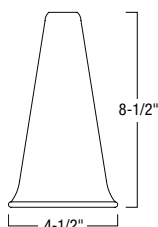

DIMENSIONS

NRS99-P55

- A: Canopy Diameter: 4-1/2"
- B: Canopy Depth: 7/8"
- C: Cable Length: 8'-6"
- D: Socket Length: 1-3/4"

Create a complete pendant / glass catalog number: Example: NRS99-P55BZ / NRS80-480BR

Example: NRS80-482BE - Tear Drop Glass, Beige

NRS80-486 - Pond Closed Glass

Glass Finish: Beige (BE), Blue (BU), Red (R), White (W)
 Glass Diameter: 4-1/2"
 Glass Height: 19-1/2"

Example: NRS80-486BU - Pond Closed Glass, Blue

NRS99-P55 Compatible Glass

NRS80-487 - Pond Open Glass

Glass Finish: Beige (BE), Blue (BU), Red (R), White (W)
 Glass Diameter: 4-1/2"
 Glass Height: 15"

Example: NRS80-487R - Pond Open Glass, Red

NRS80-493 - Water Fall Glass

Glass Finish: Amber (AM), Blue (BU), Red Burnt (RB), White (W)
 Glass Diameter: 5-1/4"
 Glass Height: 6-1/4"

Example: NRS80-493R - Water Fall Glass, Red

NRS80-490 - Trumpet Glass

Glass Finish: Amber (AM), Blue (BU), Red (R), White (W)
 Glass Diameter: 4-1/2"
 Glass Height: 8-1/2"