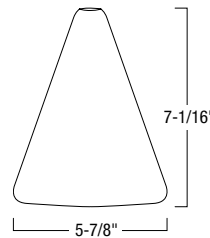

DIMENSIONS

NRS99-P55

- A: Canopy Diameter: 4-1/2"
- B: Canopy Depth: 7/8"
- C: Cable Length: 8'-6"
- D: Socket Length: 1-3/4"

Create a complete pendant / glass catalog number: Example: NRS99-P55BZ / NRS80-480BR

Glass Finish: White on White
 Glass Diameter: 5-1/8"
 Glass Height: 4-5/16"

Example: NRS80-470 - Bonite Cone Glass, Red

NRS80-474 - Eric Glass

Glass Finish: Bronze (BZ), White (W)
 Glass Diameter: 2-1/2"
 Glass Height: 9-7/8"

Example: NRS80-474W - Eric Glass, White

NRS80-471 - Ferus Glass

Glass Finish: Black on White
 Glass Diameter: 4-1/4"
 Glass Height: 5-5/8"

Example: NRS80-471 - Ferus Glass, Black on White

NRS80-475 - Bonita Cone Glass

Glass Finish: Amber (AM), Magma (MG), Red (R), White (W)
 Glass Diameter: 5-7/8"
 Glass Height: 7-1/16"

Example: NRS80-475R - Bonite Cone Glass, Red

NRS80-472 - Sean Glass

Glass Finish: Magma
 Glass Diameter: 6"
 Glass Height: 9-1/16"