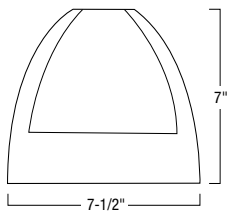

NRS99-P55 Compatible Glass

NRS80-469 - Duo Dome Glass

Glass Finish: Aqua (AQ), Amethyst (AY), Blue (BU), Bronze (BZ), Red (R)
Glass Diameter: 7-1/2"
Glass Height: 7"

Example: NRS80-469BZ - Duo Dome Glass, Bronze