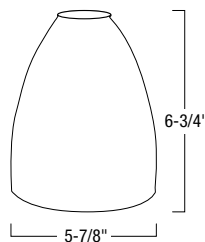

NRS80-451 - Neptune Glass

Glass Finish: Confetti (CF), Tri-color (TC), Wave (WV)
Glass Diameter: 5-7/8"
Glass Height: 6-3/4"

Example: NRS80-451CF - Neptune Glass, Confetti