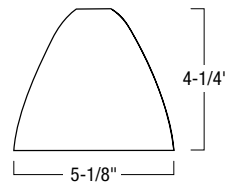

NRS80-476 - Grant Glass

Glass Finish: Amber (AM), Blue (BU), Bronze (BZ), Green (GR), Red (R)
Glass Diameter: 5-1/8"
Glass Height: 4-1/4"

Example: NRS80-476AM - Grant Glass, Amber