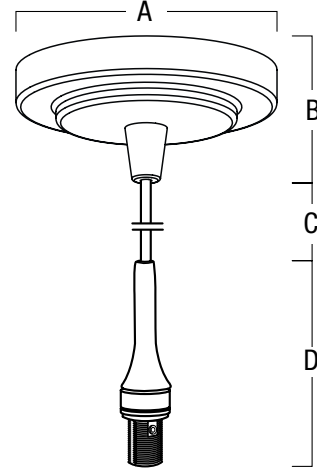

Line voltage monopoint mount pendant fixtures include a field adjustable 8'-6" cord. A large selection of lamp shades offer a great array of choices.

Socket Assembly

Top neck of socket held by a ring. Accepts custom glass or Nora decorative elements with 7/8" opening (ordered separately). Socket is rated at 150°C maximum.

Cord

Insulated wire rated min. 200°C, 300V.

Lamp

60W Candelabra max. (not included)

Finishes

Brushed Nickel, Bronze, or Silver painted finishes.

Labels and Listings

UL and cUL Listed for Dry Location

DIMENSIONS

NRS99-P55

- A: Canopy Diameter: 4-1/2"
- B: Canopy Depth: 7/8"
- C: Cable Length: 8'-6"
- D: Socket Length: 1-3/4"

Create a complete pendant / glass catalog number: Example: NRS99-P55BZ / NRS80-480BR