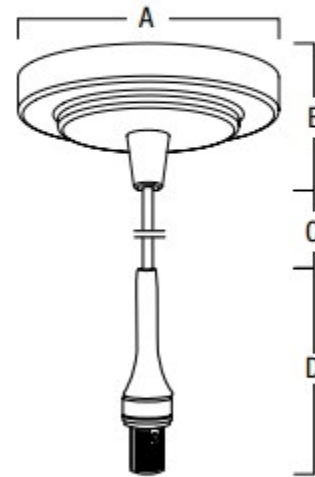

NRS99-P55

Canopy Mounted Pendant Adapter

Lamp: 60W Candelabra

PRODUCT DESCRIPTION

Line voltage monopoint mount pendant fixtures include a field adjustable 8'-6" cord. A large selection of lamp shades offer a great array of choices.

Socket Assembly

Top neck of socket held by a ring. Accepts custom glass or Nora decorative elements with 7/8" opening (ordered separately). Socket is rated at 150°C maximum.

Cord

Insulated wire rated min. 200°C, 300V.

Lamp

60W Candelabra max. (not included)

Finishes

Brushed Nickel, Bronze, or Silver painted finishes.

Labels and Listings

UL and cUL Listed for Dry Location

NORALIGHTING.

Type

Project

Catalog No.

Lamp/Wattage

DIMENSIONS

NRS99-P55

A: Canopy Diameter:	4-1/2"
B: Canopy Depth:	7/8"
C: Cable Length:	8'-6"
D: Socket Length:	1-3/4"