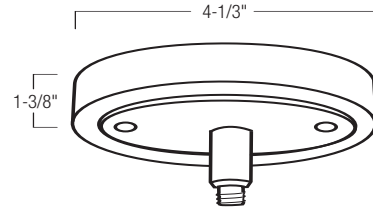

Finishes

BN = Brushed Nickel, BZ = Bronze, S = Silver

Labels and Listings

UL and cUL Listed for dry locations.

DIMENSIONS

OPTIONAL ACCESSORIES

Create a complete fixture catalog number: Example: NRS99-P47BN/12V