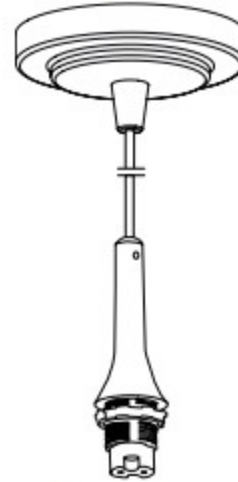

NRS99-P45/12

Low Voltage Monopoint Ceiling Canopy with Pendant
Lamp: (1) 50W G6.35 12V (Not included).

Type _____

Project _____

Catalog No. _____

Lamp/Wattage _____

PRODUCT DESCRIPTION

Monopoint Canopy with 9' (NRS99-P45/12), 20' (NRS99-P46/12) pendant cable and Low Voltage G6.35 socket. Cord is field adjustable.

SPECIFICATION**CANOPY**

Main body constructed from one piece 0.0359 steel.

STEM

Material: die-cast aluminum 0.07".

ELECTRICAL**WIRING**

Size: 18 gauge AWG, 200 degree C, 300V.

SOCKET

G6.35 Porcelain base. Rated for 250V, 100W.

FINISHES

Bronze, and Silver are available.

LABELS AND LISTINGS

UL Listed for dry location only.

DIMENSIONS**NRS99-P45/12**

Cord Length : 9'1"
Pendant Length : 3-3/8"
Canopy depth : 1-3/8"
Canopy diameter : 4-15/16"