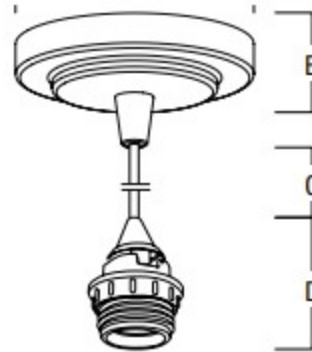

NRS90-P56**Canopy Mounted Pendant Adapter**

Lamp: 100W Medium Base

Type

Project

Catalog No.

Lamp/Wattage

PRODUCT DESCRIPTION

Line voltage monopoint mount pendant fixtures include a field adjustable 8'-6" cord. A large selection of lamp shades offer a great array of choices.

Socket Assembly

Top neck of socket held by a ring. Accepts custom glass or Nora decorative elements with 7/8" opening (ordered separately). Socket is rated at 150°C maximum.

Cord

Insulated wire rated min. 200°C, 300V.

Lamp

100W Medium Base max. (not included)

Finishes

Brushed Nickel, Bronze, or Silver painted finishes.

Labels and Listings

UL and cUL Listed for Dry Location

**DIMENSIONS****NRS90-P56**

A: Canopy Diameter:	4-1/2"
B: Canopy Depth:	7/8"
C: Cable Length:	8'-6"
D: Socket Length:	2-7/8"