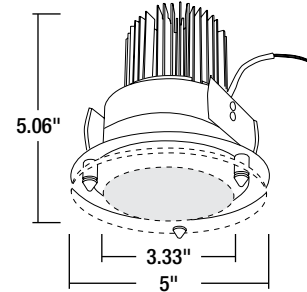

#### DIMENSIONS

Aperture: 3.33"  
Diameter: 5"  
Height: 4.56"