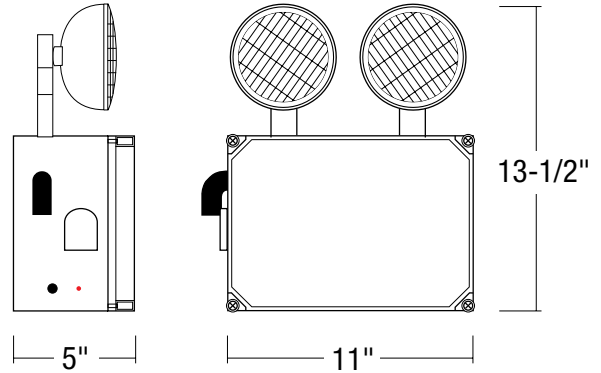

Type _____

Project _____

Catalog No. _____

Lamp/Wattage _____

NE-960**Wet Location Two Head Emergency w/Remote**

Lamp: 2 x 6W Lamp

PRODUCT DESCRIPTION

Dual adjustable round head emergency light with 120V/277V input. A heavy duty housing completely seals all electrical components and connections from water spray, splash, and corrosive atmosphere. During power outages, the dual incandescent round heads will provide 90 minutes of light on fully charged battery power.

OPERATING LIFE EXPECTANCY

4 Years

DIMENSIONS

NE-960

Height : 13-1/2"

Width : 11"

Depth : 5"

LABELS AND LISTINGS