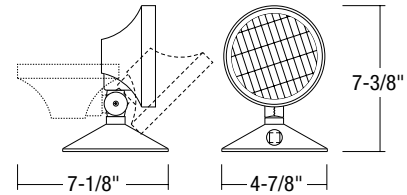

5" Canopy matching round mounting plate for 3" or 4" box standard. Mounting hardware included.

**ELECTRICAL**

**Voltage**

6 Volt or 12 Volt Remote (6 Volt lamp(s) included)

**Light Source**

6 Volt 6 Watt T5 Wedge Base (included)

**Remote**

Use with 6 Volt or 12 Volt remote output (lamp(s) must be replaced for 12 volt operation).

**Optional Accessories**

NEXS-M1: Metal Shield: 16" L x 8" W x 8" H

NEXS-P1: Polycarbonate Vandal / Environmental Resistant Shield (Gasket for Wet Location)

**Labels and Listings**

UL Wet Location Listed

**NE-931 DIMENSIONS**

Length: 4-7/8"  
 Width: 7-1/8"  
 Height: 7-3/8"

**NE-932 DIMENSIONS**

Length: 11-1/2"  
 Width: 7-1/8"  
 Height: 7"

**NEXS-M2 DIMENSIONS**

Length: 16"  
 Width: 8"  
 Height: 8"

**NEXS-P1 DIMENSIONS**

Length: 22"  
 Width: 15"  
 Height: 8"

**Emergency Remote Heads**

NE-931: 6V 6W Single Emergency Remote Head

NE-932: 6V 2 x 6W Dual Emergency Remote Heads