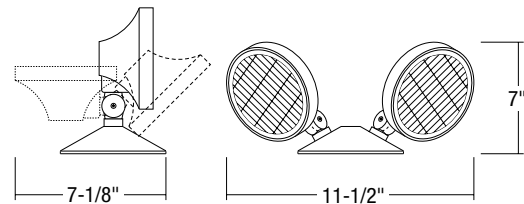

**Labels and Listings**

UL Wet Location Listed

**NE-931 DIMENSIONS**

Length: 4-7/8"  
 Width: 7-1/8"  
 Height: 7-3/8"

**NE-932 DIMENSIONS**

Length: 11-1/2"  
 Width: 7-1/8"  
 Height: 7"

**NEXS-M2 DIMENSIONS**

Length: 16"  
 Width: 8"  
 Height: 8"

**NEXS-P1 DIMENSIONS**

Length: 22"  
 Width: 15"  
 Height: 8"

**Emergency Remote Heads**

NE-931: 6V 6W Single Emergency Remote Head

NE-932: 6V 2 x 6W Dual Emergency Remote Heads

**Optional Accessories**

NEXS-M1: Metal Shield: 16" L x 8" W x 8" H

NEXS-P1: Polycarbonate Vandal / Environmental Resistant Shield (Gasket for Wet Location)