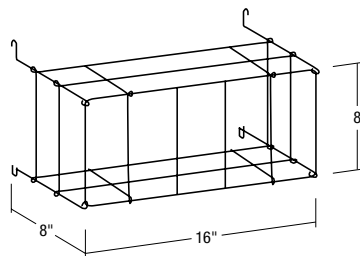

**Labels and Listings**

UL Wet Location Listed

**NE-931 DIMENSIONS**

Length: 4-7/8"  
 Width: 7-1/8"  
 Height: 7-3/8"

**NE-932 DIMENSIONS**

Length: 11-1/2"  
 Width: 7-1/8"  
 Height: 7"

**NEXS-M2 DIMENSIONS**

Length: 16"  
 Width: 8"  
 Height: 8"

**NEXS-P1 DIMENSIONS**

Length: 22"  
 Width: 15"  
 Height: 8"

**Emergency Remote Heads**

NE-931: 6V 6W Single Emergency Remote Head

NE-932: 6V 2 x 6W Dual Emergency Remote Heads