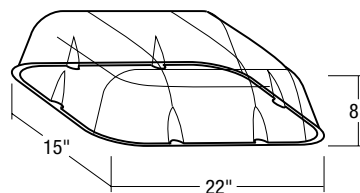

**Labels and Listings**

UL Wet Location Listed

**NE-931 DIMENSIONS**

Length: 4-7/8"  
 Width: 7-1/8"  
 Height: 7-3/8"

**NE-932 DIMENSIONS**

Length: 11-1/2"  
 Width: 7-1/8"  
 Height: 7"

**NEXS-M2 DIMENSIONS**

Length: 16"  
 Width: 8"  
 Height: 8"

**NEXS-P1 DIMENSIONS**

Length: 22"  
 Width: 15"  
 Height: 8"

**Emergency Remote Heads**

NE-931: 6V 6W Single Emergency Remote Head

NE-932: 6V 2 x 6W Dual Emergency Remote Heads

**Optional Accessories**

NEXS-M1: Metal Shield: 16" L x 8" W x 8" H

NEXS-P1: Polycarbonate Vandal / Environmental Resistant Shield (Gasket for Wet Location)