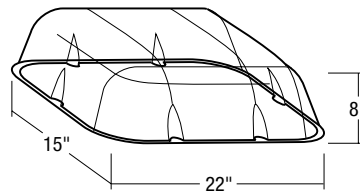

NFPA

NEC

State & Municipal

NE-403 DIMENSIONS

Width: 13-3/4"

Height: 4-1/8"

Depth: 4"

NEXS-M2 DIMENSIONS

Length: 16"

Width: 8"

Height: 8"

NEXS-P1 DIMENSIONS

Length: 22"

Width: 15"

Height: 8"

Beveled Dual Head Emergency Light