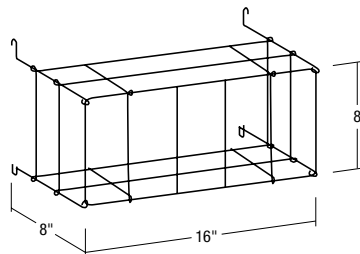

NFPA

NEC

State & Municipal

NE-403 DIMENSIONS

Width: 13-3/4"

Height: 4-1/8"

Depth: 4"

NEXS-M2 DIMENSIONS

Length: 16"

Width: 8"

Height: 8"

NEXS-P1 DIMENSIONS

Length: 22"

Width: 15"

Height: 8"

Beveled Dual Head Emergency Light