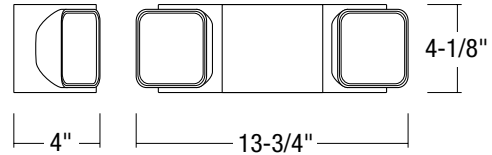

6T5WB: Replacement 6 Watt, 6 Volt, Wedge Base Lamp

NEXS-M1: Metal Shield: 16" L x 8" W x 8" H

NEXS-P1: Polycarbonate Vandal / Environmental Resistant Shield (Gasket for Wet Location)

Labels and Listings

UL 924 Listed, Damp Locations

NFPA

NEC

State & Municipal

NE-403 DIMENSIONS

Width: 13-3/4"

Height: 4-1/8"

Depth: 4"

NEXS-M2 DIMENSIONS

Length: 16"

Width: 8"

Height: 8"

NEXS-P1 DIMENSIONS

Length: 22"

Width: 15"

Height: 8"

Beveled Dual Head Emergency Light