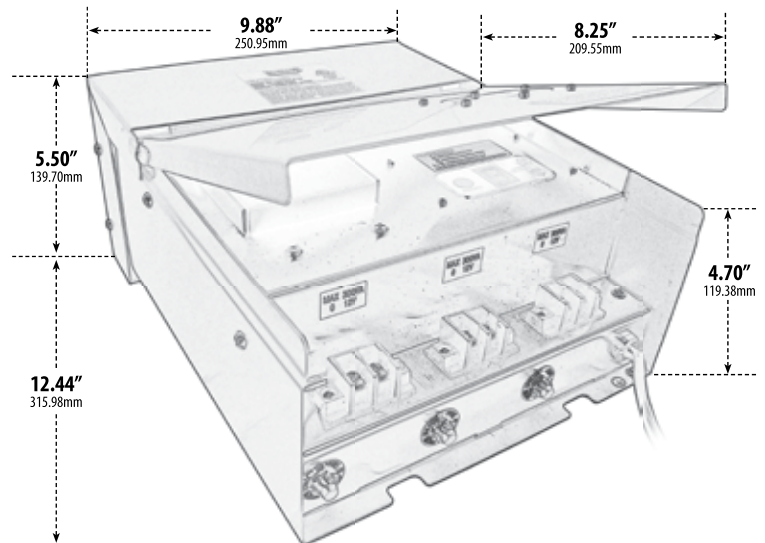

LVT900-SS

LOW VOLTAGE TRANSFORMER

- ▶ **Material:** Stainless Steel
- ▶ **Digital Photo Cell and Timer**
- ▶ **Wattage:** 900W
- ▶ **Primary Voltage:** 120V
- ▶ **Secondary Voltage:** 12V
- ▶ **Terminals:** Three Taps (3 x 300W)
- ▶ **Wiring:** 6FT. Power Cord Included
- ▶ **Suitable Only for Outdoor Use**
- ▶ **Available Finish:** Polished Stainless Steel
- ▶ **Digital Timer/Replacement Photocell:** -PH-LVT
- ▶ **UL Listed**

Overall Dimensions: 12.44"H x 9.88"W x 5.50"D

Weight: 38.4 lbs

Approximate Wire Length: 72"

Box Dimensions: 8.00"H x 15.50"W x 13.00"D

DABMAR
LIGHTING

DABMAR LIGHTING INCORPORATED

2140 Eastman Ave . Oxnard, CA 93030 . 805.604.9090 . f: 805.604.9050 . www.dabmar.com