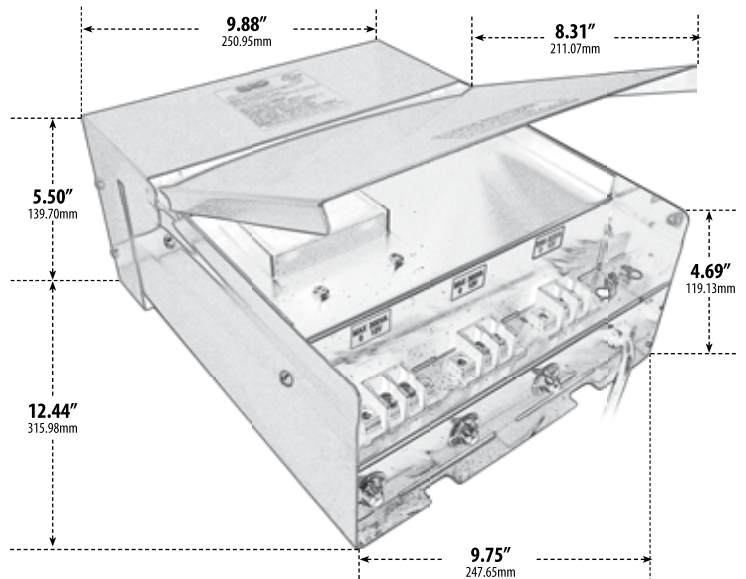

## LOW VOLTAGE TRANSFORMER

- ▶ **Material:** Stainless Steel
- ▶ **No Photo Cell and No Timer**
- ▶ **Wattage:** 900W
- ▶ **Primary Voltage:** 120V
- ▶ **Secondary Voltage:** 12V
- ▶ **Terminals:** Three Taps (3 x 300W)
- ▶ **Wiring:** 6FT. Power Cord Included
- ▶ **Suitable for Indoor and Outdoor Use**
- ▶ **Available Finish:** Polished Stainless Steel
- ▶ **UL Listed**

Overall Dimensions: 12.44"H x 9.88"W x 5.50"D

Weight: 37.8 lbs

Approximate Wire Length: 72"

Box Dimensions: 8.13"H x 15.50"W x 12.50"D

**DABMAR**  
LIGHTING

DABMAR LIGHTING INCORPORATED

2140 Eastman Ave . Oxnard, CA 93030 . 805.604.9090 . f: 805.604.9050 . www.dabmar.com