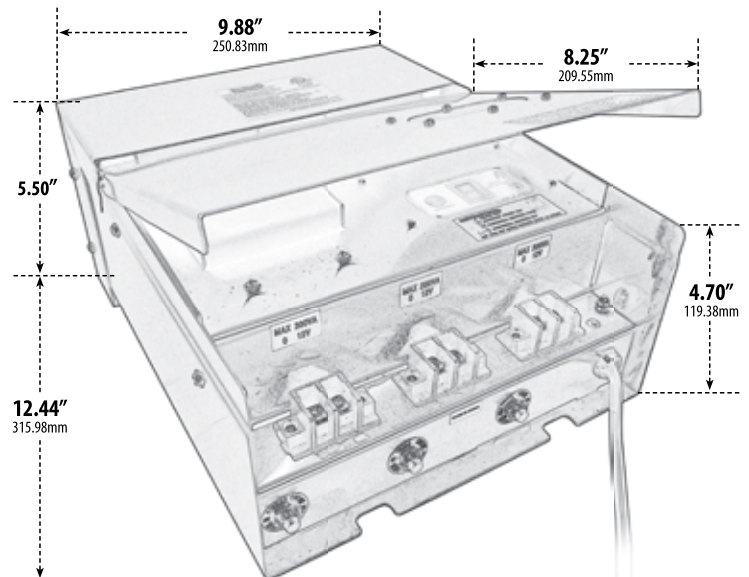

LVT700-SS

LOW VOLTAGE TRANSFORMER

- ▶ **Material:** Stainless Steel
- ▶ **Digital Photo Cell and Timer**
- ▶ **Wattage:** 700W
- ▶ **Primary Voltage:** 120V
- ▶ **Secondary Voltage:** 12V
- ▶ **Terminals:** Three Taps (2 x 200W + 1 x 300W)
- ▶ **Wiring:** 6FT. Power Cord Included
- ▶ **Suitable Only for Outdoor Use**
- ▶ **Available Finish:** Polished Stainless Steel
- ▶ **Digital Timer/Replacement Photocell:** -PH-LVT
- ▶ **UL Listed**

Overall Dimensions: 12.44"H x 9.88"W x 5.50"D

Weight: 35 lbs

Approximate Wire Length: 72"

Box Dimensions: 8.13"H x 15.25"W x 13.00"D

DABMAR
LIGHTING

DABMAR LIGHTING INCORPORATED

2140 Eastman Ave . Oxnard, CA 93030 . 805.604.9090 . f: 805.604.9050 . www.dabmar.com