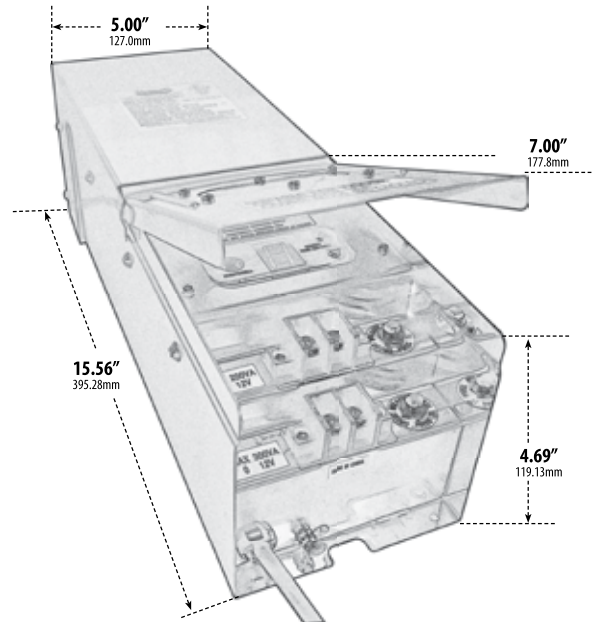

## LOW VOLTAGE TRANSFORMER

- ▶ **Material:** Stainless Steel
- ▶ **Digital Photo Cell and Timer**
- ▶ **Wattage:** 500W
- ▶ **Primary Voltage:** 120V
- ▶ **Secondary Voltage:** 12V
- ▶ **Terminals:** Two Taps (1 x 200W + 1 x 300W)
- ▶ **Wiring:** 6FT. Power Cord Included
- ▶ **Suitable Only for Outdoor Use**
- ▶ **Available Finish:** Polished Stainless Steel
- ▶ **Digital Timer/Replacement Photocell:** -PH-LVT
- ▶ **UL Listed**

Overall Dimensions:  
15.56"H x 5.00"W x 4.69"D

Weight: 24.2 lbs

Approximate Wire Length: 72 "

Box Dimensions: 7.75"H x 18.50"W x 8.00"D

**DABMAR**  
LIGHTING

DABMAR LIGHTING INCORPORATED

2140 Eastman Ave . Oxnard, CA 93030 . 805.604.9090 . f: 805.604.9050 . www.dabmar.com